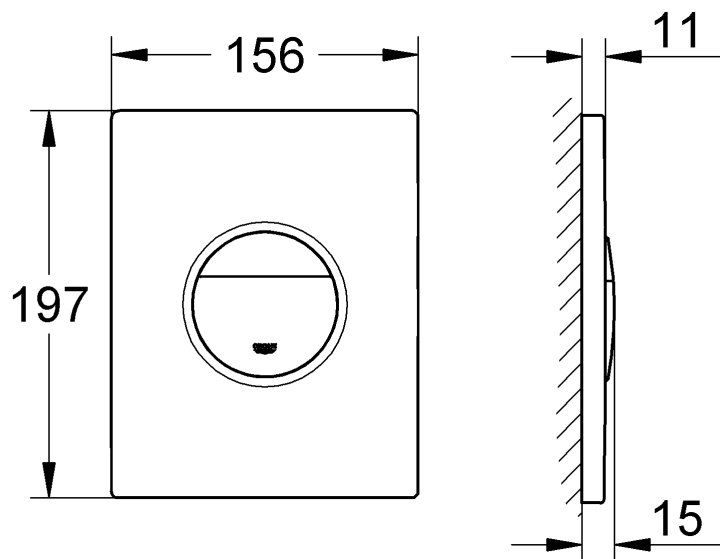

38 765

38 847

38 869

Nova Cosmopolitan

Design & Quality Engineering GROHE Germany

96.539.131/ÄM 217734/02.10

GROHE

ENJOY WATER®