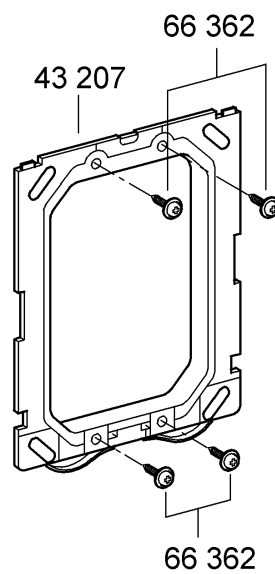

42 376

43 085

Bitte diese Anleitung an den Benutzer der Armatur weitergeben!
Please pass these instructions on to the end user of the fitting!
S.v.p remettre cette instruction à l'utilisateur de la robinetterie!