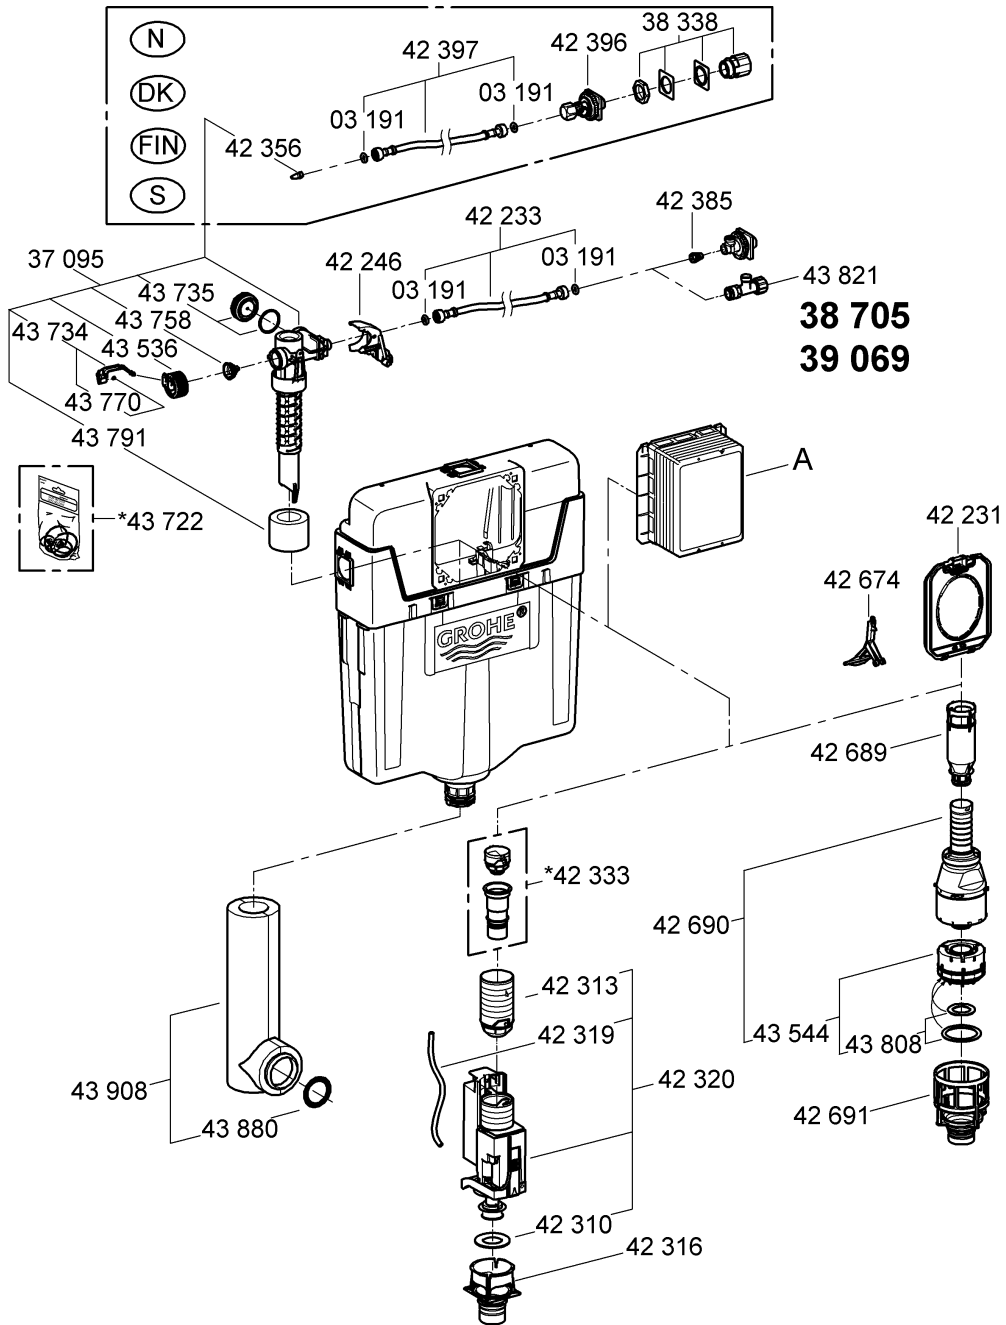

Design + Quality Engineering GROHE Germany

99.513.031/ÄM 223899/12.13

ENJOY WATER®