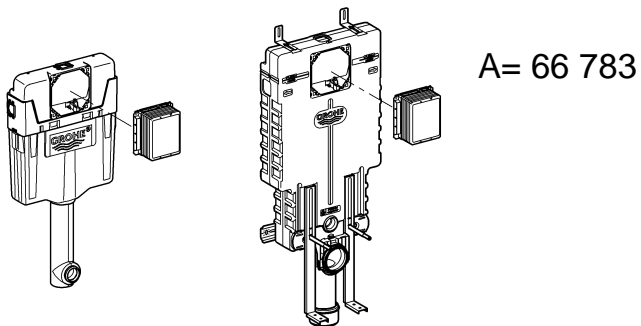

Design + Quality Engineering GROHE Germany

99.513.031/ÄM 223899/12.13

ENJOY WATER®