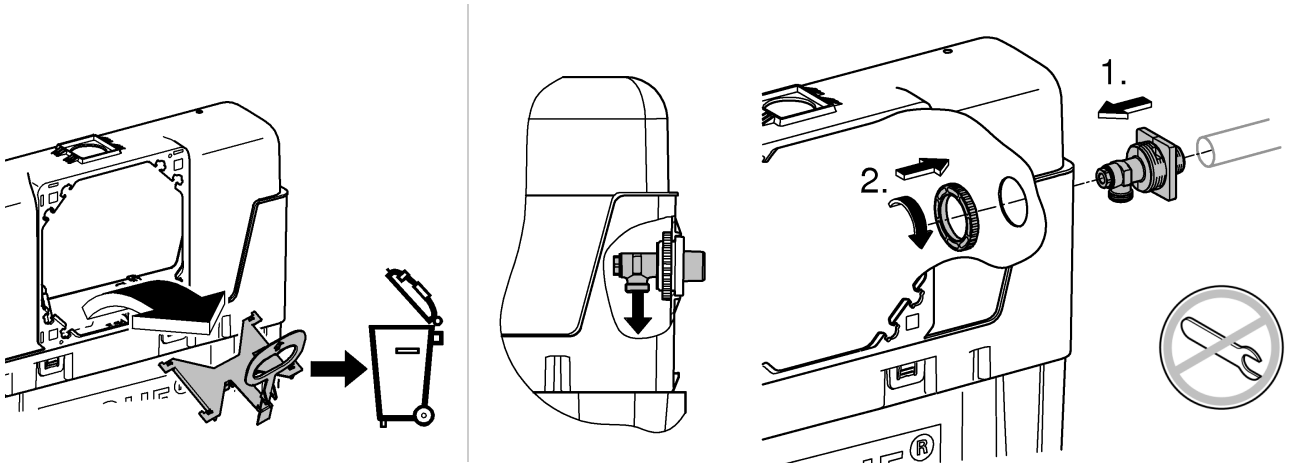

2

3

4

Design + Engineering GROHE Germany

ENJOY WATER®

99.513.031/ÄM 223899/05.14

- N
- DK
- FIN
- S

				X	Y	Z
	6 l			61 mm	57 mm	>18 mm
	9 l			47 mm	57 mm	<3 mm