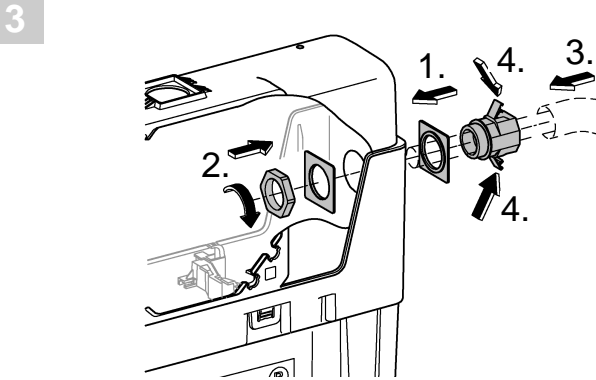

(N)
(DK)
(FIN)
(S)

*DN100: min.145