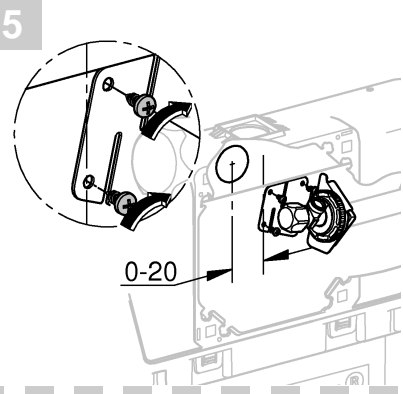

(N)
(DK)
(FIN)
(S)

*DN100: min.145