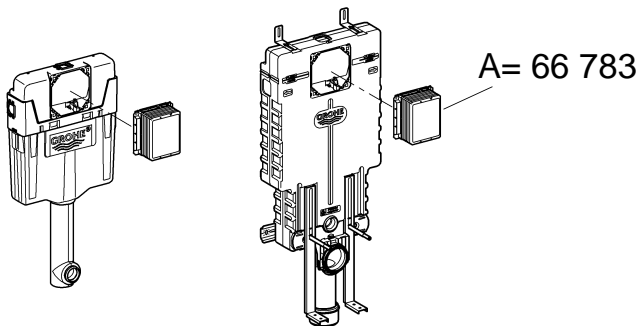

2

3

4

Design + Engineering GROHE Germany

ENJOY WATER®

99.513.031/ÄM 223899/05.14

- N
- DK
- FIN
- S

				X	Y	Z
	6 l			61 mm	57 mm	>18 mm
	9 l			47 mm	57 mm	<3 mm