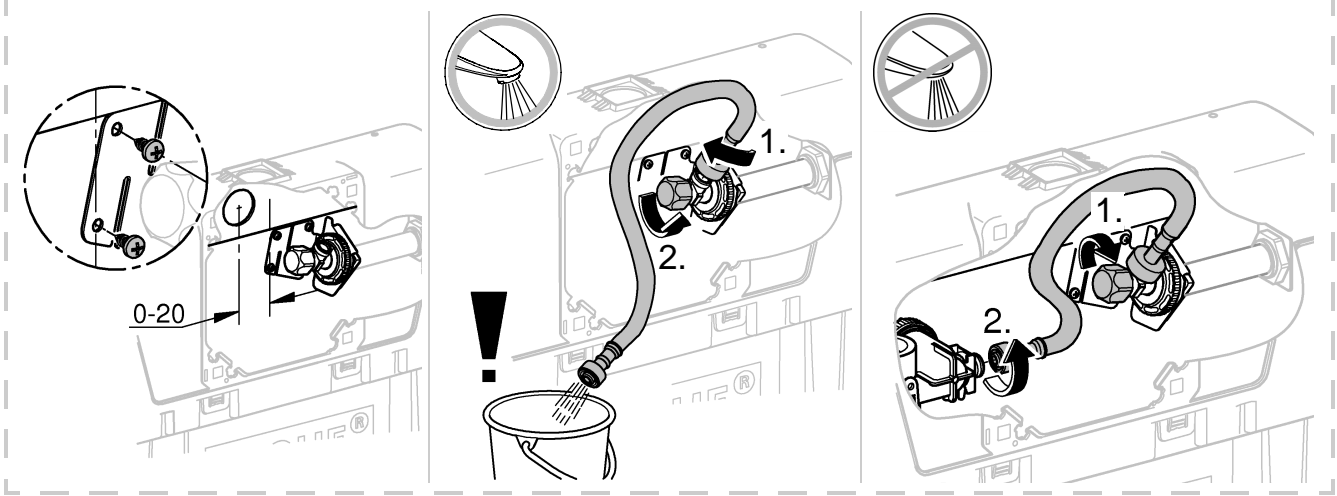

2

3

4

Design + Engineering GROHE Germany

ENJOY WATER®

99.513.031/ÄM 223899/05.14

- N
- DK
- FIN
- S

				X	Y	Z
	6 l			61 mm	57 mm	>18 mm
	9 l			47 mm	57 mm	<3 mm