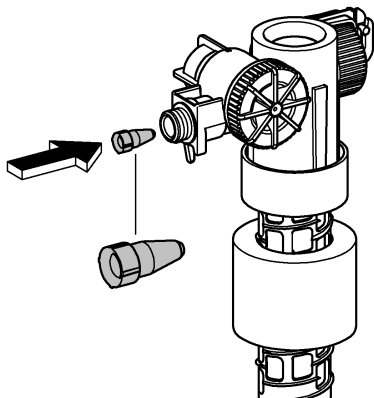

2

3

4

Design + Engineering GROHE Germany

ENJOY WATER®

99.513.031/ÄM 223899/05.14

- N
- DK
- FIN
- S

				X	Y	Z
	6 l			61 mm	57 mm	>18 mm
	9 l			47 mm	57 mm	<3 mm