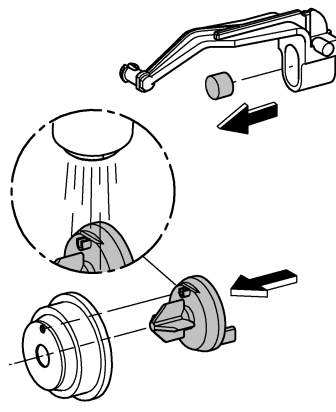

2

3

4

Design + Engineering GROHE Germany

ENJOY WATER®

99.513.031/ÄM 223899/05.14

- N
- DK
- FIN
- S

				X	Y	Z
	6 l			61 mm	57 mm	>18 mm
	9 l			47 mm	57 mm	<3 mm