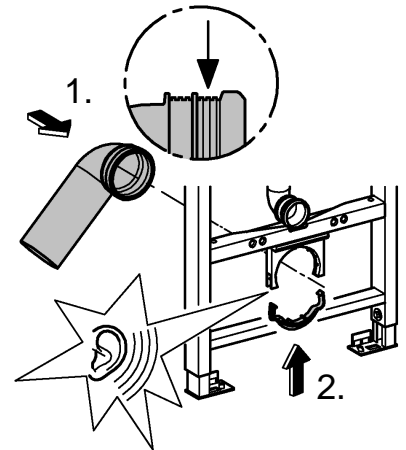

(N)
(DK)
(FIN)
(S)

*DN100: min.145

*DN100: min.165