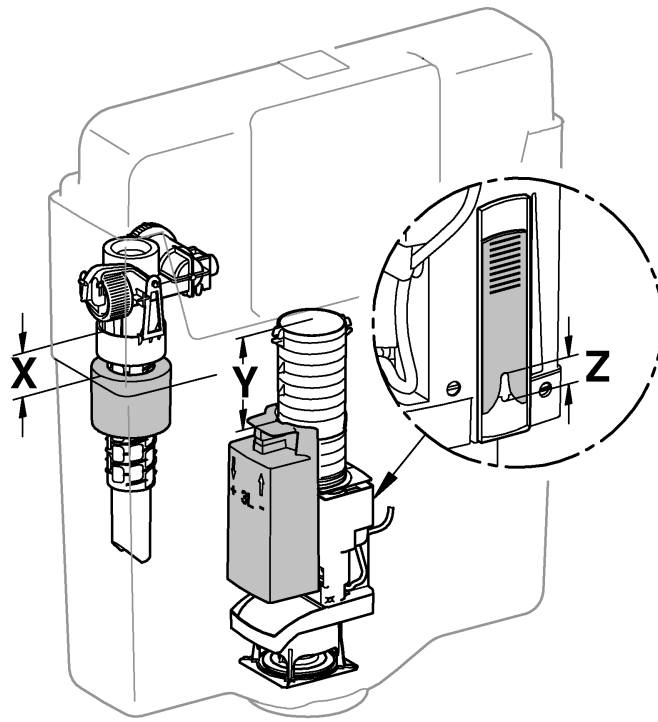

2

3

4

Design + Engineering GROHE Germany

ENJOY WATER®

99.513.031/ÄM 223899/05.14

- N
- DK
- FIN
- S

				X	Y	Z
	6 l			61 mm	57 mm	>18 mm
	9 l			47 mm	57 mm	<3 mm