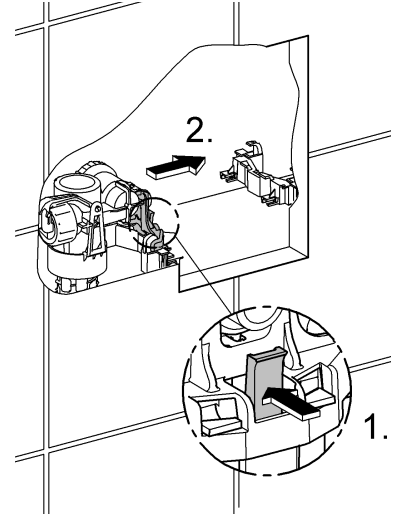

2

3

4

Design + Engineering GROHE Germany

ENJOY WATER®

99.513.031/ÄM 223899/05.14

- N
- DK
- FIN
- S

				X	Y	Z
	6 l			61 mm	57 mm	>18 mm
	9 l			47 mm	57 mm	<3 mm