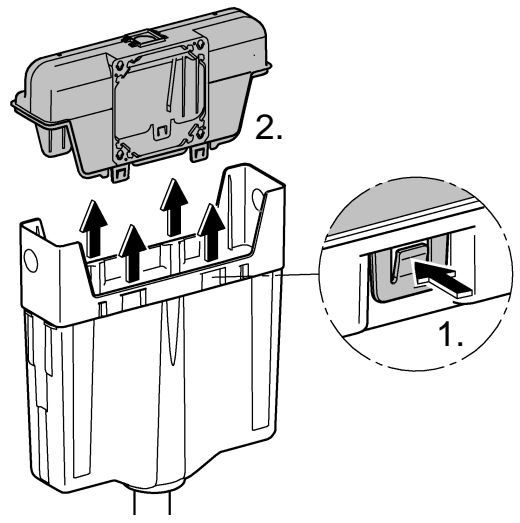

2

3

4

Design + Engineering GROHE Germany

ENJOY WATER®

99.513.031/ÄM 223899/05.14

- N
- DK
- FIN
- S

				X	Y	Z
	6 l			61 mm	57 mm	>18 mm
	9 l			47 mm	57 mm	<3 mm