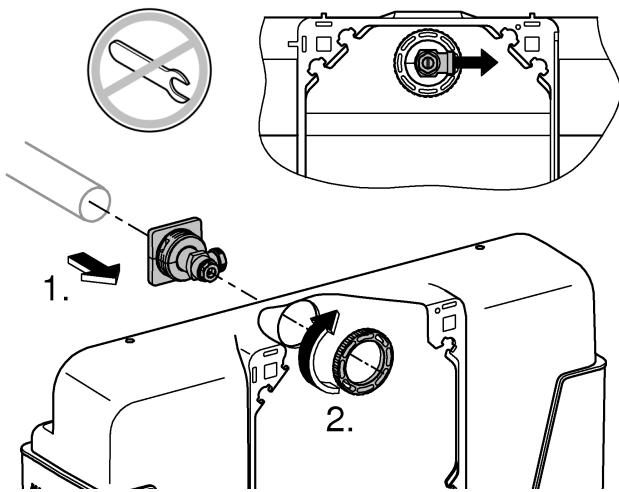

2

3

4

Design + Engineering GROHE Germany

ENJOY WATER®

99.513.031/ÄM 223899/05.14

- N
- DK
- FIN
- S

				X	Y	Z
	6 l			61 mm	57 mm	>18 mm
	9 l			47 mm	57 mm	<3 mm