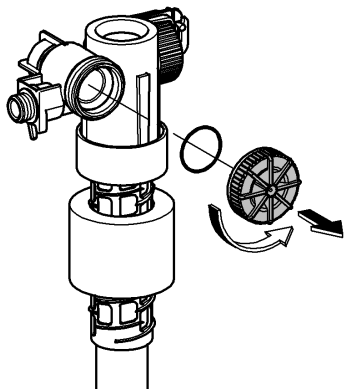

2

3

4

Design + Engineering GROHE Germany

ENJOY WATER®

99.513.031/ÄM 223899/05.14

- N
- DK
- FIN
- S

				X	Y	Z
	6 l			61 mm	57 mm	>18 mm
	9 l			47 mm	57 mm	<3 mm