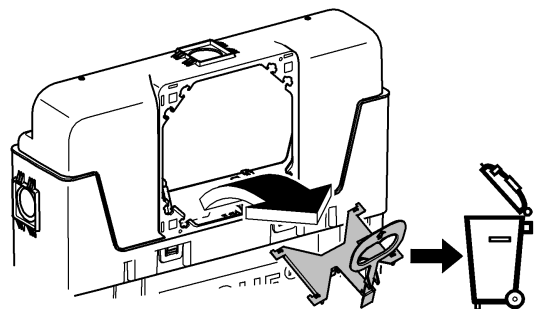

2

3

4

Design + Engineering GROHE Germany

ENJOY WATER®

99.513.031/ÄM 223899/05.14

- N
- DK
- FIN
- S

				X	Y	Z
	6 l			61 mm	57 mm	>18 mm
	9 l			47 mm	57 mm	<3 mm