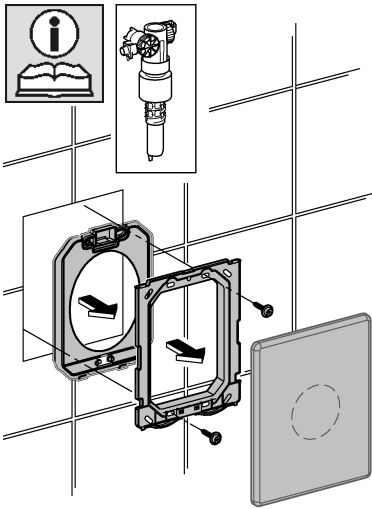

2

3

4

Design + Engineering GROHE Germany

ENJOY WATER®

99.513.031/ÄM 223899/05.14

- N
- DK
- FIN
- S

				X	Y	Z
	6 l			61 mm	57 mm	>18 mm
	9 l			47 mm	57 mm	<3 mm