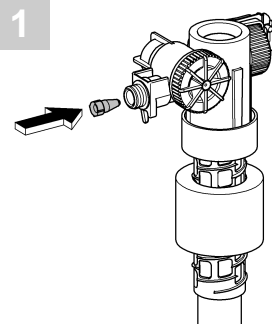

(N)
(DK)
(FIN)
(S)

*DN100: min.145