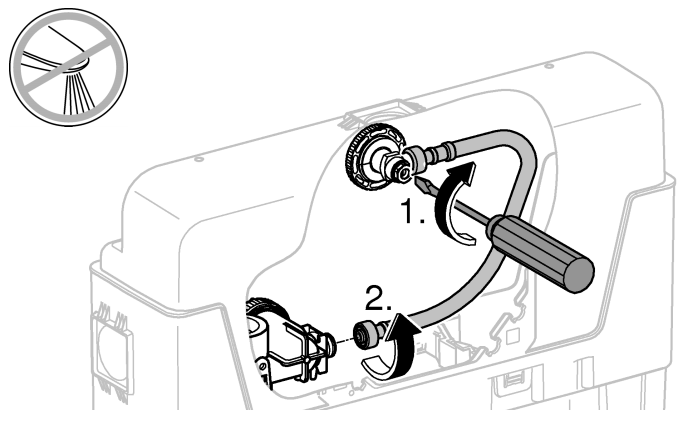

2

3

4

Design + Engineering GROHE Germany

ENJOY WATER®

99.513.031/ÄM 223899/05.14

- N
- DK
- FIN
- S

				X	Y	Z
	6 l			61 mm	57 mm	>18 mm
	9 l			47 mm	57 mm	<3 mm