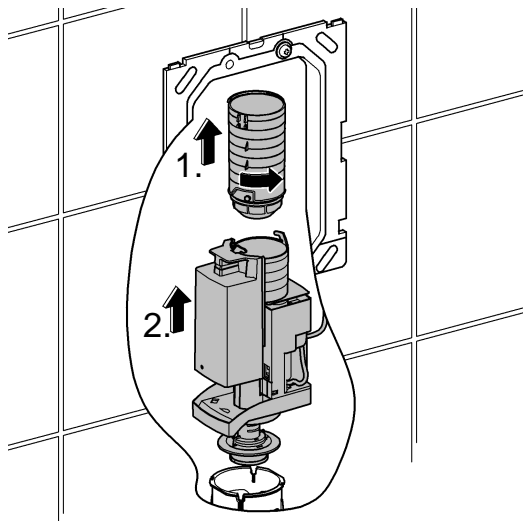

2

3

4

Design + Engineering GROHE Germany

ENJOY WATER®

99.513.031/ÄM 223899/05.14

- N
- DK
- FIN
- S

				X	Y	Z
	6 l			61 mm	57 mm	>18 mm
	9 l			47 mm	57 mm	<3 mm