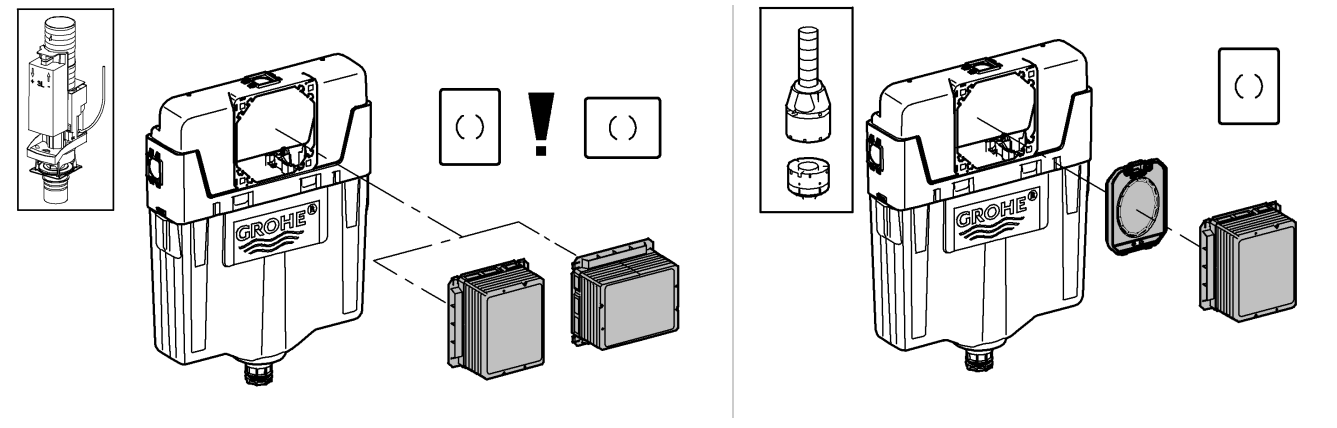

2

3

4

Design + Engineering GROHE Germany

ENJOY WATER®

99.513.031/ÄM 223899/05.14

- N
- DK
- FIN
- S

				X	Y	Z
	6 l			61 mm	57 mm	>18 mm
	9 l			47 mm	57 mm	<3 mm