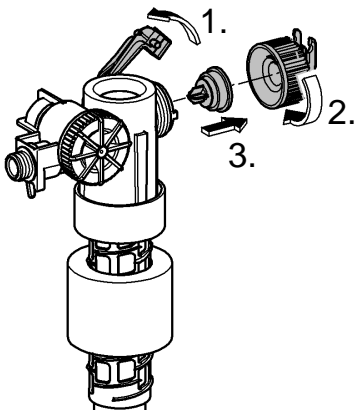

2

3

4

Design + Engineering GROHE Germany

ENJOY WATER®

99.513.031/ÄM 223899/05.14

- N
- DK
- FIN
- S

				X	Y	Z
	6 l			61 mm	57 mm	>18 mm
	9 l			47 mm	57 mm	<3 mm