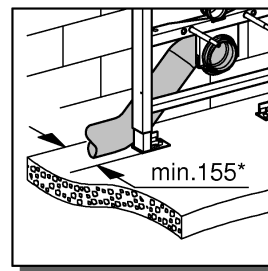

*DN100: min.165