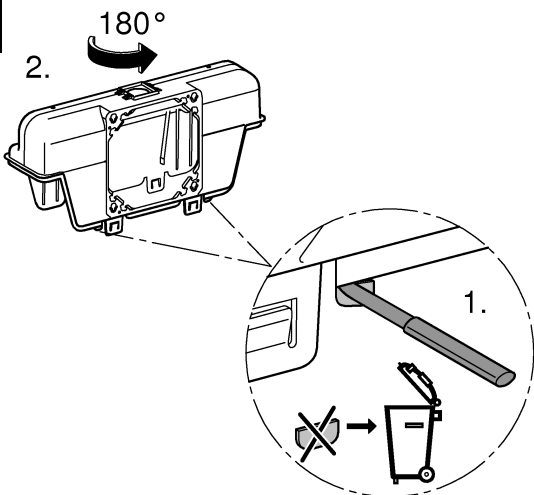

2

3

4

Design + Engineering GROHE Germany

ENJOY WATER®

99.513.031/ÄM 223899/05.14

- N
- DK
- FIN
- S

				X	Y	Z
	6 l			61 mm	57 mm	>18 mm
	9 l			47 mm	57 mm	<3 mm