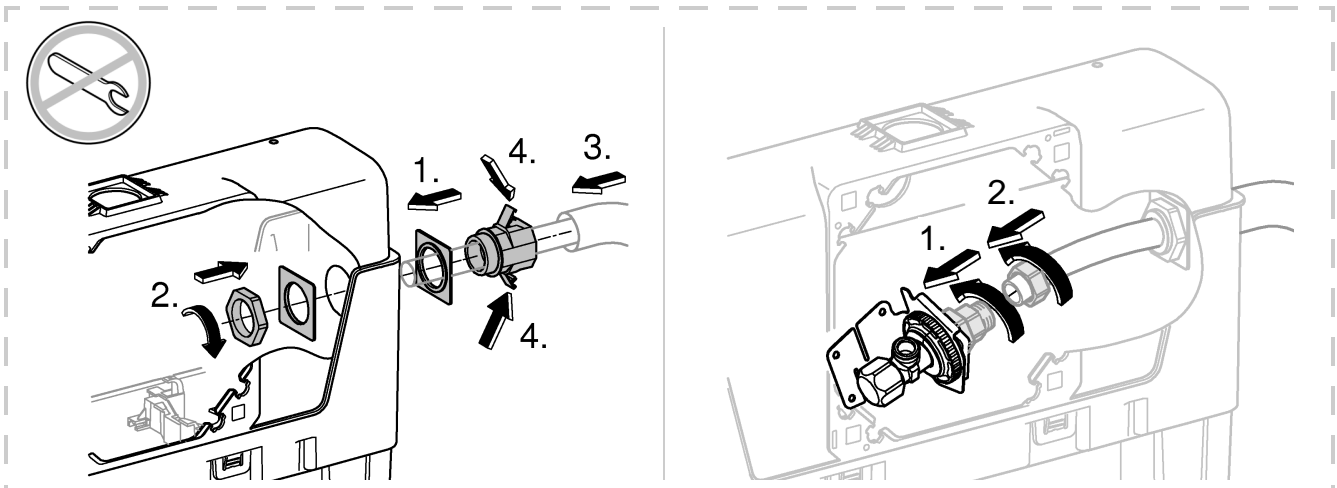

2

3

4

Design + Engineering GROHE Germany

ENJOY WATER®

99.513.031/ÄM 223899/05.14

- N
- DK
- FIN
- S

				X	Y	Z
	6 l			61 mm	57 mm	>18 mm
	9 l			47 mm	57 mm	<3 mm