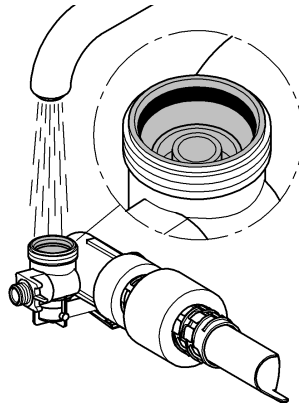

2

3

4

Design + Engineering GROHE Germany

ENJOY WATER®

99.513.031/ÄM 223899/05.14

- N
- DK
- FIN
- S

				X	Y	Z
	6 l			61 mm	57 mm	>18 mm
	9 l			47 mm	57 mm	<3 mm