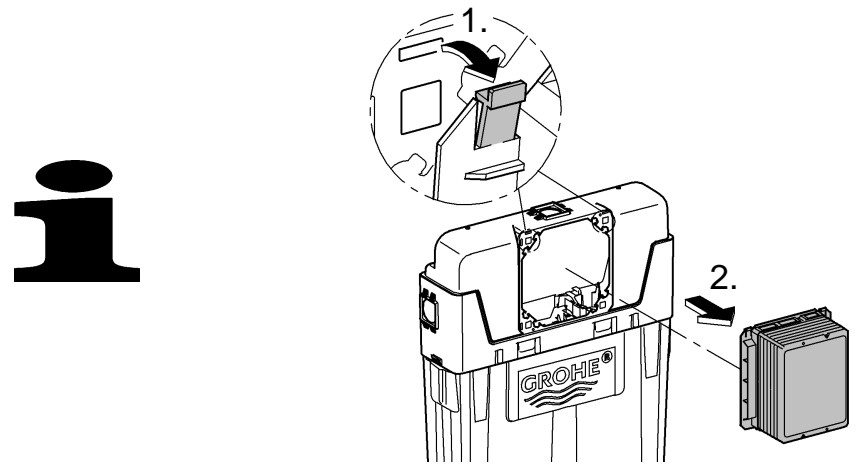

2

3

4

Design + Engineering GROHE Germany

ENJOY WATER®

99.513.031/ÄM 223899/05.14

- N
- DK
- FIN
- S

				X	Y	Z
	6 l			61 mm	57 mm	>18 mm
	9 l			47 mm	57 mm	<3 mm