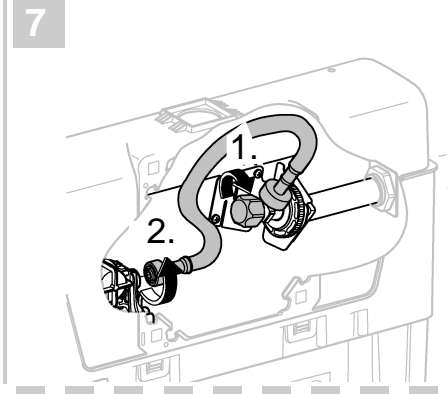

(N)
(DK)
(FIN)
(S)

*DN100: min.145