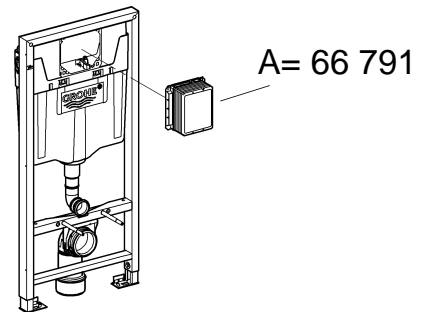

2

3

4

Design + Engineering GROHE Germany

ENJOY WATER®

99.513.031/ÄM 223899/05.14

- N
- DK
- FIN
- S

				X	Y	Z
	6 l			61 mm	57 mm	>18 mm
	9 l			47 mm	57 mm	<3 mm