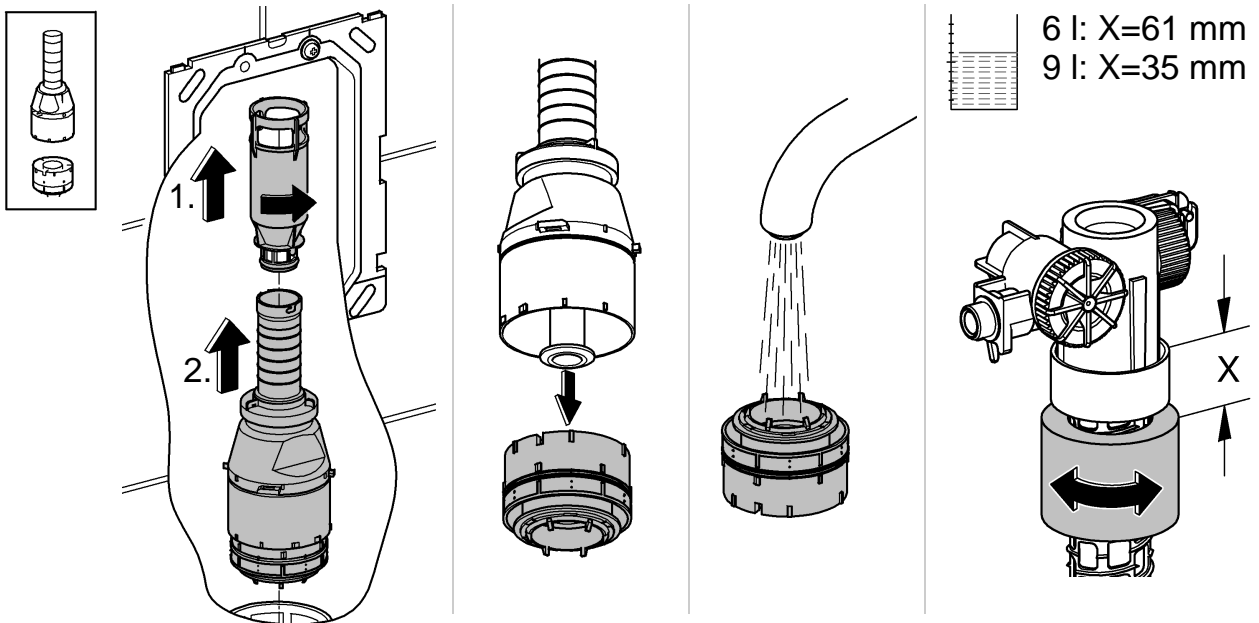

2

3

4

Design + Engineering GROHE Germany

ENJOY WATER®

99.513.031/ÄM 223899/05.14

- N
- DK
- FIN
- S

				X	Y	Z
	6 l			61 mm	57 mm	>18 mm
	9 l			47 mm	57 mm	<3 mm