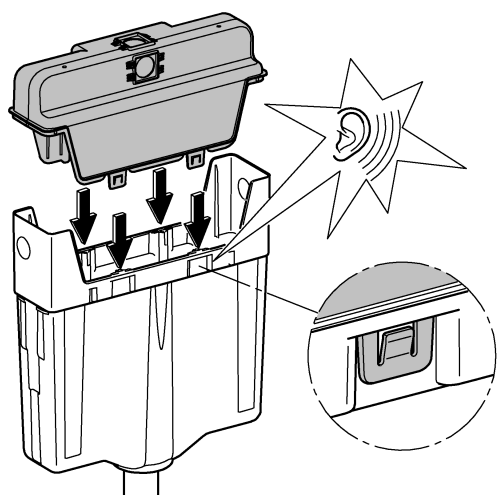

2

3

4

Design + Engineering GROHE Germany

ENJOY WATER®

99.513.031/ÄM 223899/05.14

- N
- DK
- FIN
- S

				X	Y	Z
	6 l			61 mm	57 mm	>18 mm
	9 l			47 mm	57 mm	<3 mm