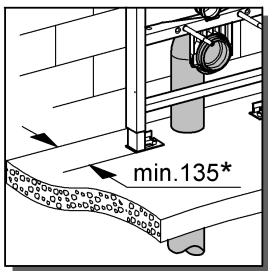

(N)
(DK)
(FIN)
(S)

*DN100: min.145