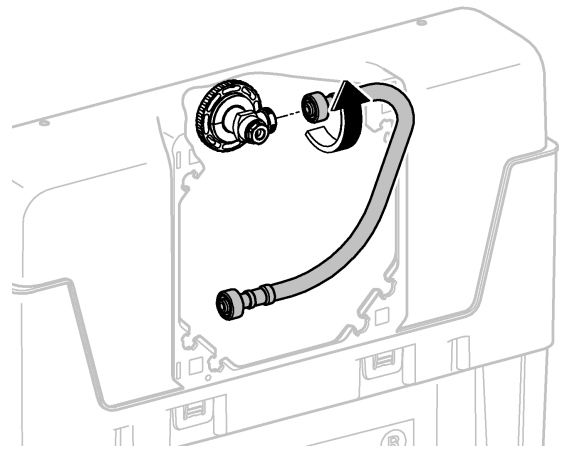

2

3

4

Design + Engineering GROHE Germany

ENJOY WATER®

99.513.031/ÄM 223899/05.14

- N
- DK
- FIN
- S

				X	Y	Z
	6 l			61 mm	57 mm	>18 mm
	9 l			47 mm	57 mm	<3 mm