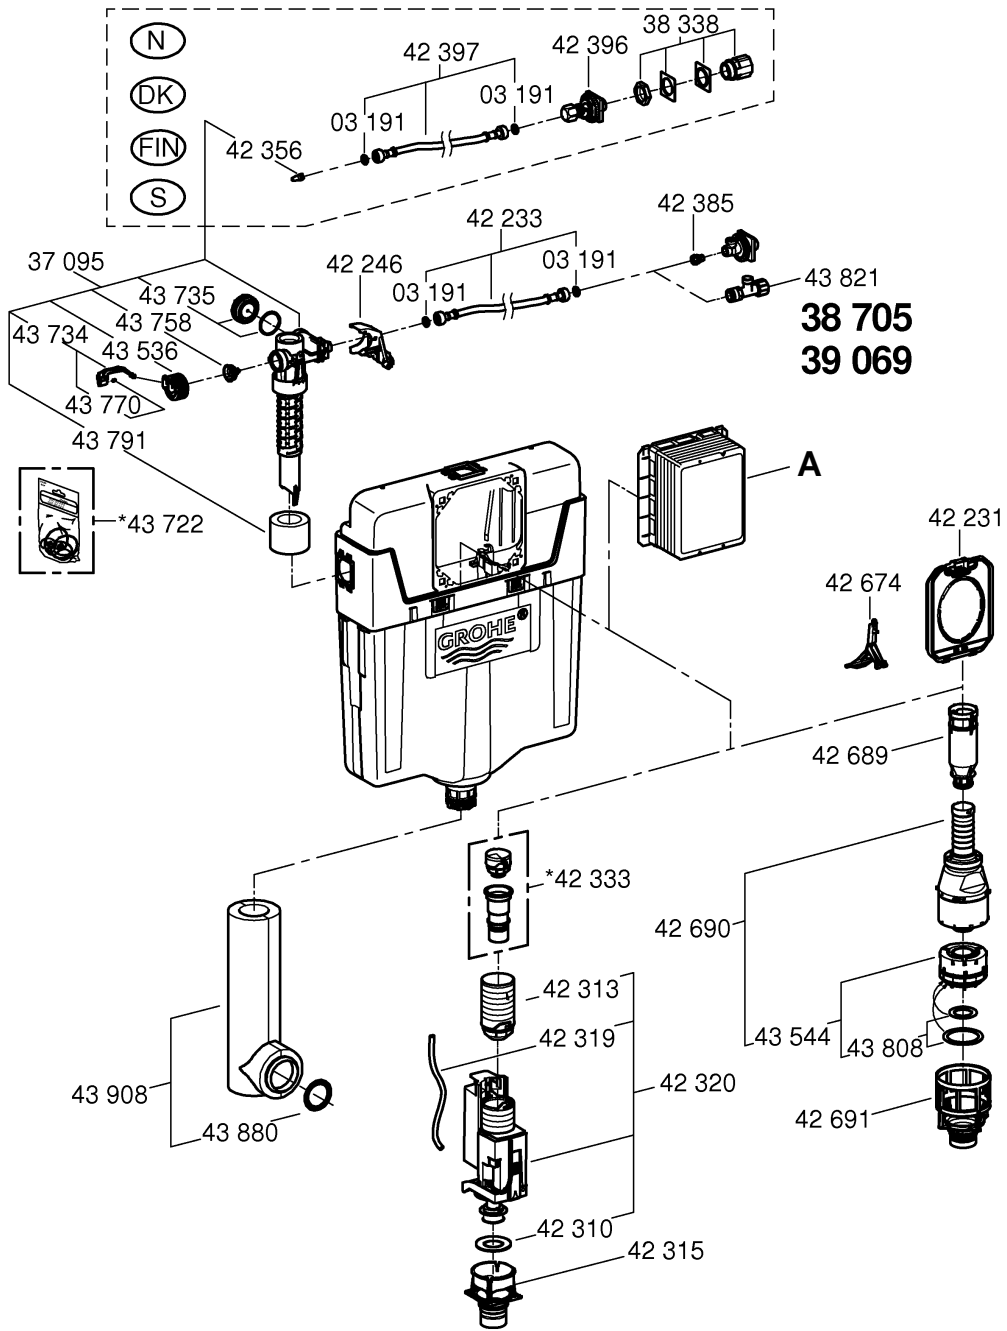

2

3

4

Design + Engineering GROHE Germany

ENJOY WATER®

99.513.031/ÄM 223899/05.14

- N
- DK
- FIN
- S

				X	Y	Z
	6 l			61 mm	57 mm	>18 mm
	9 l			47 mm	57 mm	<3 mm