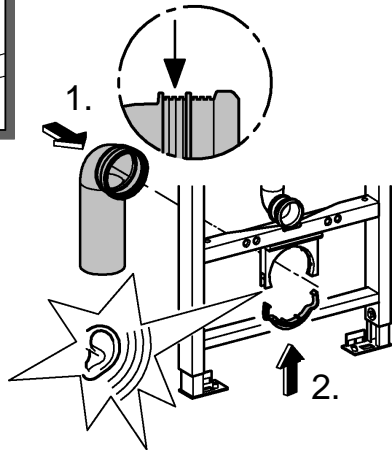

*DN100: min.165