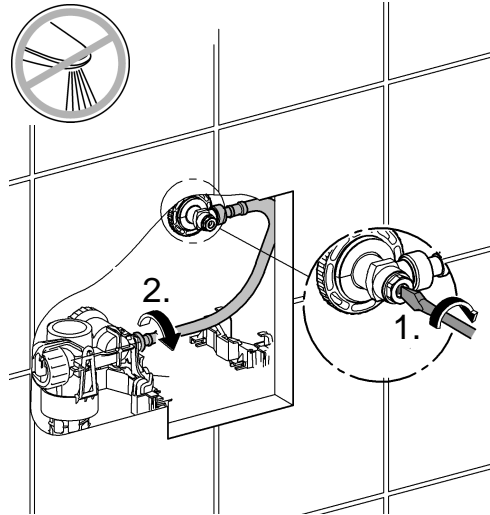

2

3

4

Design + Engineering GROHE Germany

ENJOY WATER®

99.513.031/ÄM 223899/05.14

- N
- DK
- FIN
- S

				X	Y	Z
	6 l			61 mm	57 mm	>18 mm
	9 l			47 mm	57 mm	<3 mm