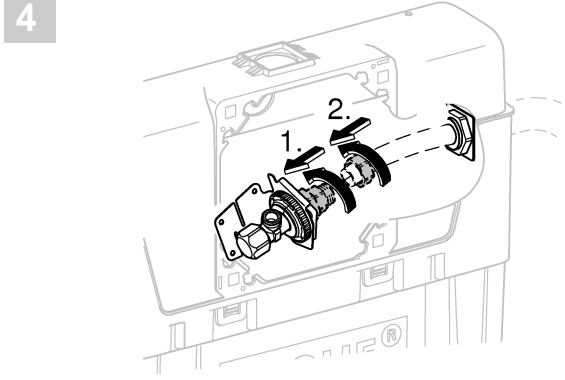

(N)
(DK)
(FIN)
(S)

*DN100: min.145