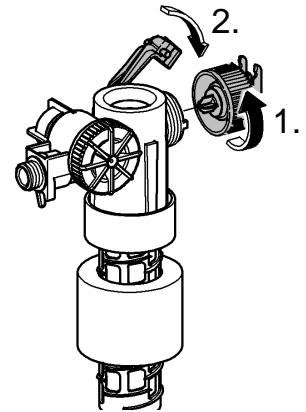

2

3

4

Design + Engineering GROHE Germany

ENJOY WATER®

99.513.031/ÄM 223899/05.14

- N
- DK
- FIN
- S

				X	Y	Z
	6 l			61 mm	57 mm	>18 mm
	9 l			47 mm	57 mm	<3 mm