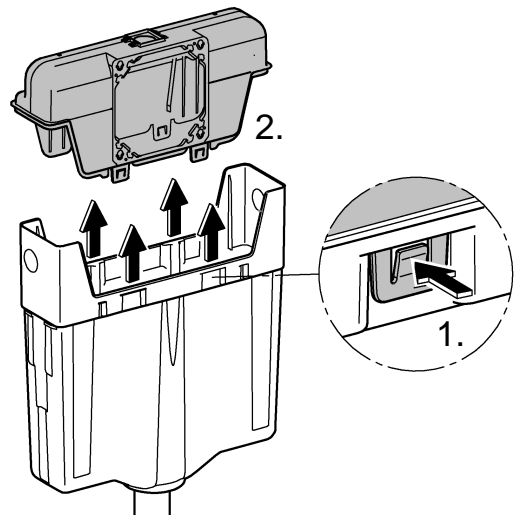

*DN100: min. 165

1

2

3

4

Design + Quality Engineering GROHE Germany

ENJOY WATER®

99.513.031/ÄM 223899/12.13