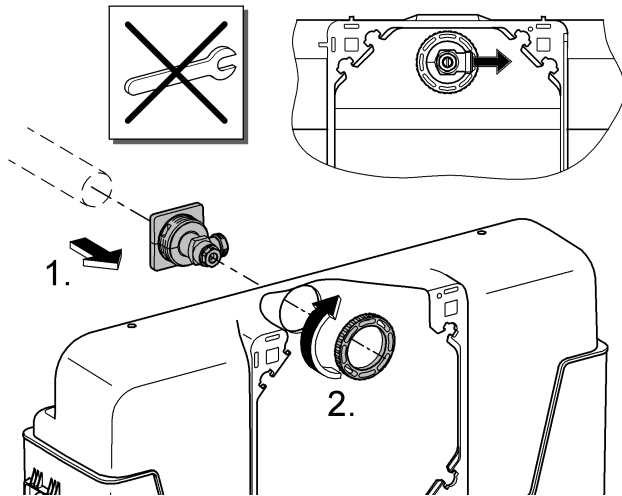

*DN100: min. 165

1

2

3

4

Design + Quality Engineering GROHE Germany

ENJOY WATER®

99.513.031/ÄM 223899/12.13