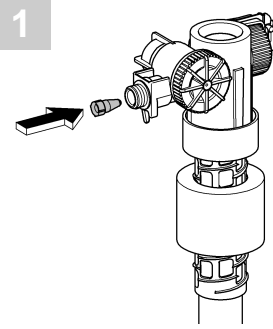

(N)
(DK)
(FIN)
(S)