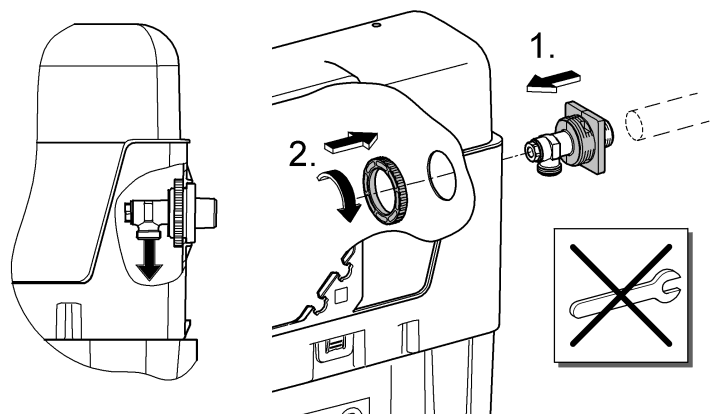

*DN100: min. 165

1

2

3

4

Design + Quality Engineering GROHE Germany

ENJOY WATER®

99.513.031/ÄM 223899/12.13