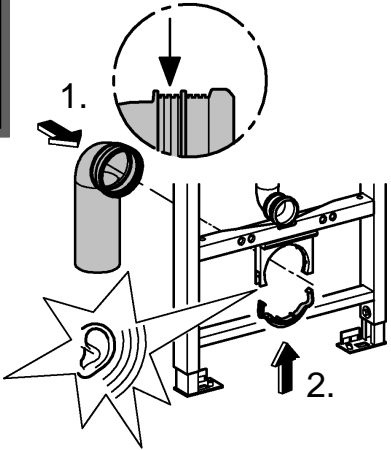

*DN100: min. 165

1

2

3

4

Design + Quality Engineering GROHE Germany

ENJOY WATER®

99.513.031/ÄM 223899/12.13