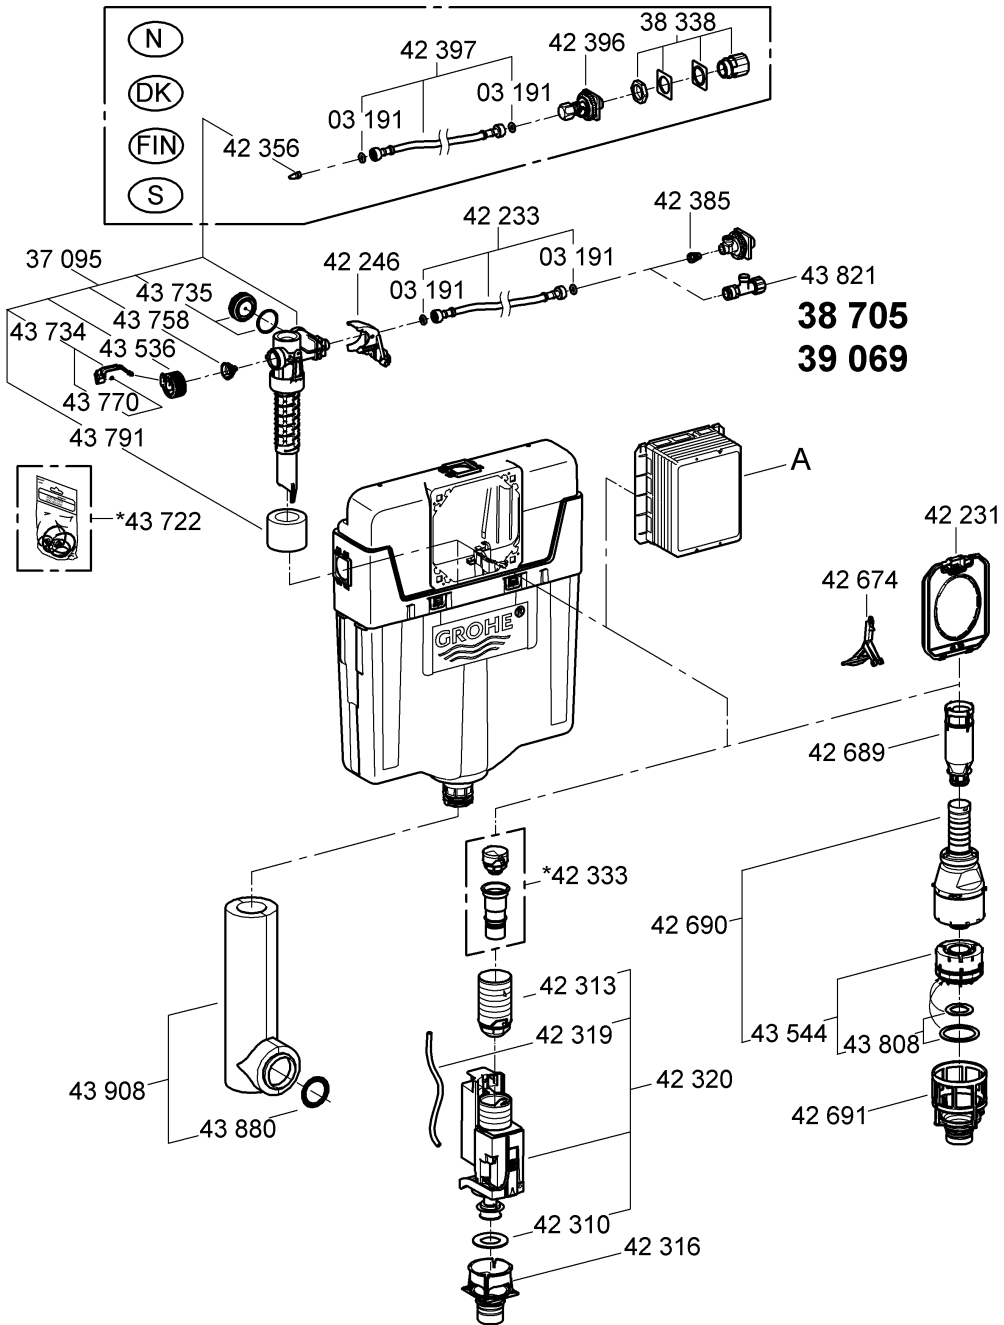

*DN100: min. 165

1

2

3

4

Design + Quality Engineering GROHE Germany

ENJOY WATER®

99.513.031/ÄM 223899/12.13