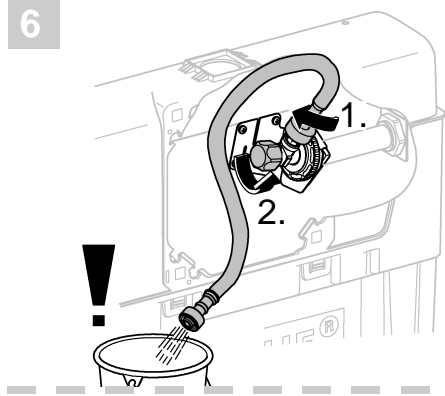

(N)
(DK)
(FIN)
(S)