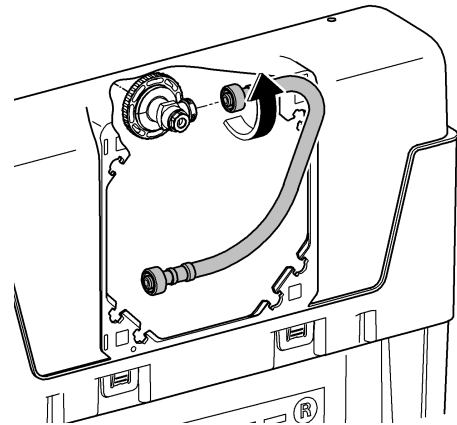

*DN100: min. 165

1

2

3

4

Design + Quality Engineering GROHE Germany

ENJOY WATER®

99.513.031/ÄM 223899/12.13