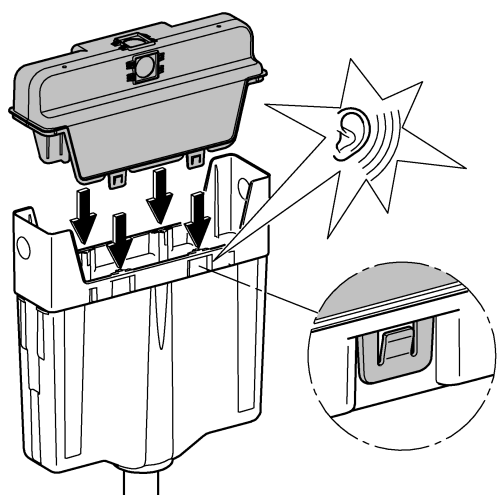

*DN100: min. 165

1

2

3

4

Design + Quality Engineering GROHE Germany

ENJOY WATER®

99.513.031/ÄM 223899/12.13