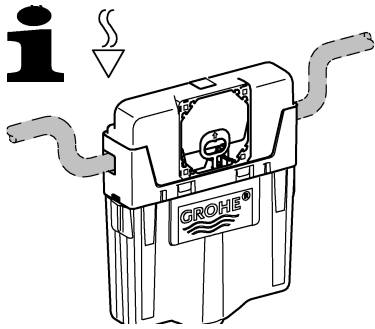

(N)
(DK)
(FIN)
(S)