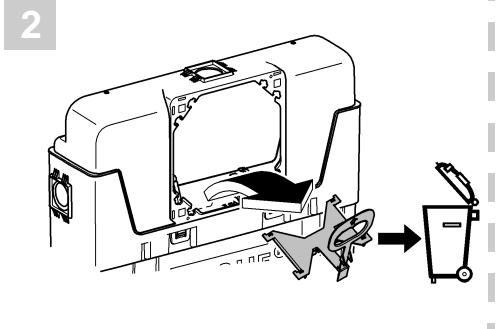

(N)
(DK)
(FIN)
(S)