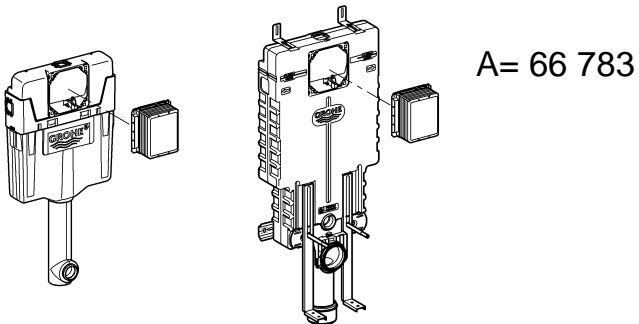

*DN100: min. 165

1

2

3

4

Design + Quality Engineering GROHE Germany

ENJOY WATER®

99.513.031/ÄM 223899/12.13