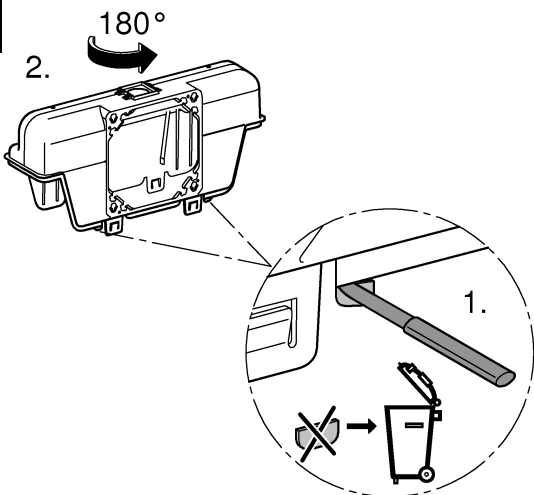

*DN100: min. 165

1

2

3

4

Design + Quality Engineering GROHE Germany

ENJOY WATER®

99.513.031/ÄM 223899/12.13