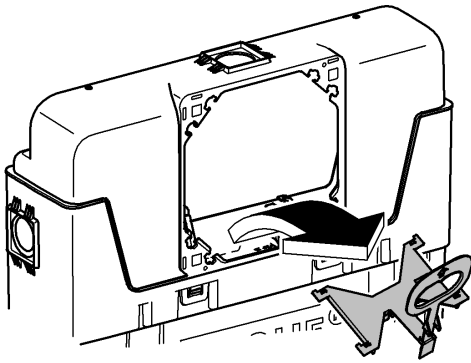

*DN100: min. 165

1

2

3

4

Design + Quality Engineering GROHE Germany

ENJOY WATER®

99.513.031/ÄM 223899/12.13