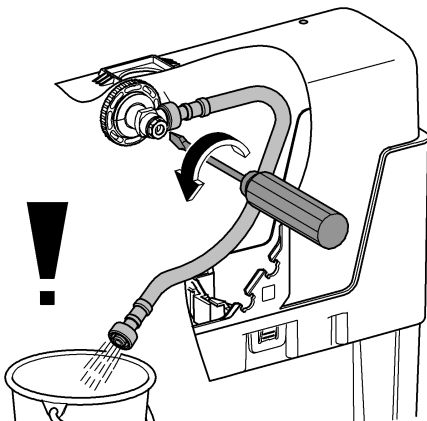

*DN100: min. 165

1

2

3

4

Design + Quality Engineering GROHE Germany

ENJOY WATER®

99.513.031/ÄM 223899/12.13