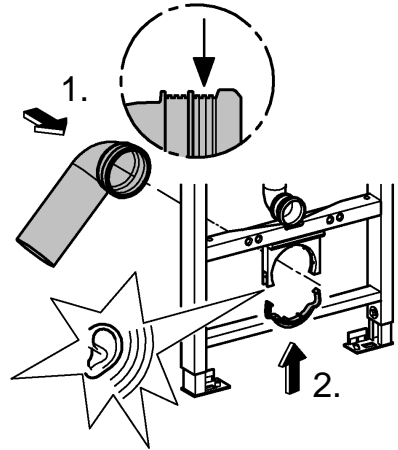

*DN100: min. 165

1

2

3

4

Design + Quality Engineering GROHE Germany

ENJOY WATER®

99.513.031/ÄM 223899/12.13