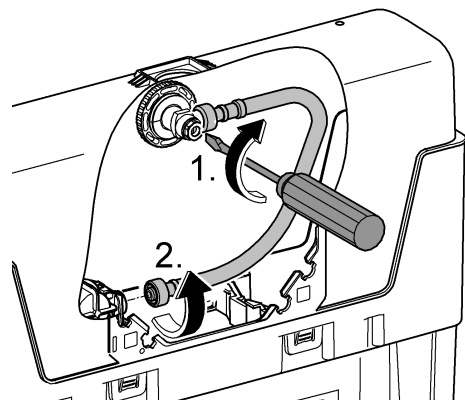

*DN100: min. 165

1

2

3

4

Design + Quality Engineering GROHE Germany

ENJOY WATER®

99.513.031/ÄM 223899/12.13