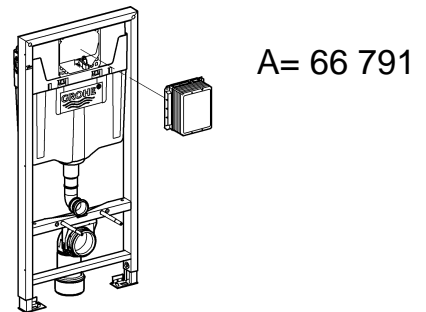

*DN100: min. 165

1

2

3

4

Design + Quality Engineering GROHE Germany

ENJOY WATER®

99.513.031/ÄM 223899/12.13