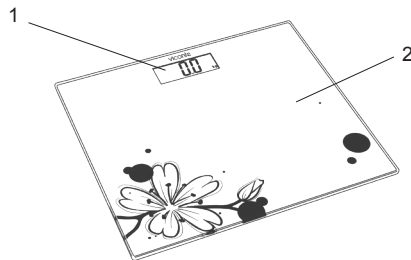

ОПИСАНИЕ

1. ЖК дисплей
2. Корпус

МЕРЫ БЕЗОПАСНОСТИ

- Внимательно прочитайте данную инструкцию перед эксплуатацией прибора во избежание поломок при использовании. Неправильное обращение может привести к поломке изделия.
- Использовать только в бытовых целях. Прибор не предназначен для промышленного и торгового применения.
- Не смазывайте внутренний механизм весов.
- Не подвергайте весы ударным нагрузкам.
- Не перегружайте весы.

ВЗВЕШИВАНИЕ

НАЧАЛО РАБОТЫ

- Соблюдая полярность, вставьте в специальный отсек на нижней панели весов три батарейки типа CR2032.
- Установите весы на твердую горизонтальную поверхность. Не размещайте весы на мягких коврах.