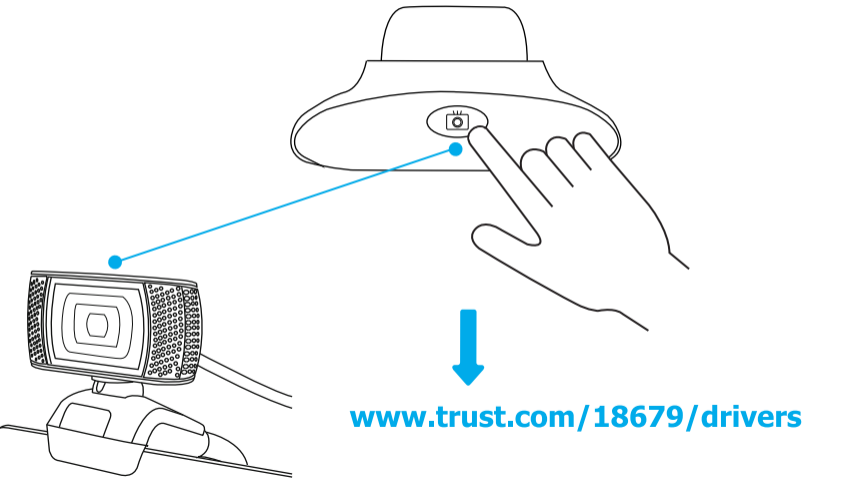

Picture button

www.trust.com/18679/drivers

Frequently Asked Questions
<http://www.trust.com/18679/faq>

© 2016 Trust International B.V. - All rights reserved
Laan van Barcelona 600
3317DD, Dordrecht, NL

HD 720P
Webcam

TRINO

Quick Installation Guide