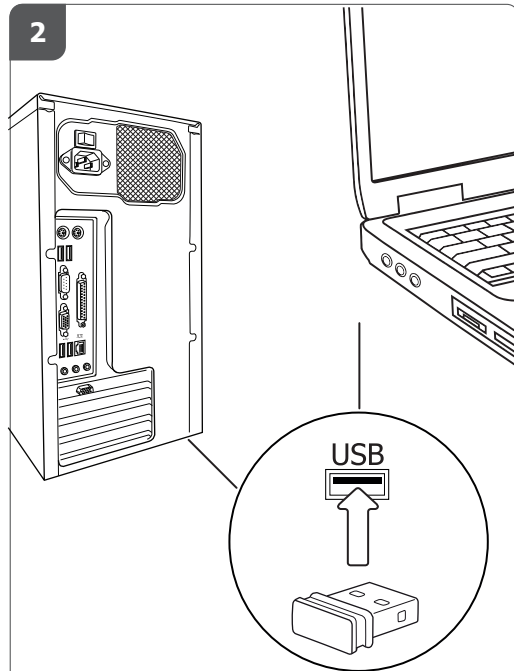

Quick Installation Guide

Sura Wireless Mouse

1

2

3

800 dpi 
1600 dpi 

4

Frequently asked questions