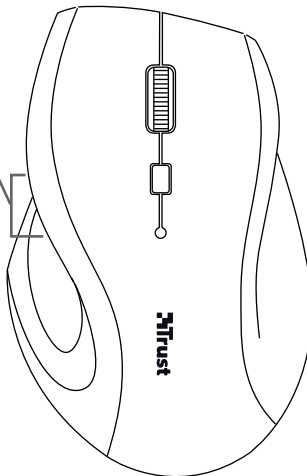

Quick Installation Guide

Sura Wireless Mouse

1

2

3

800 dpi 
1600 dpi 

4

Frequently asked questions