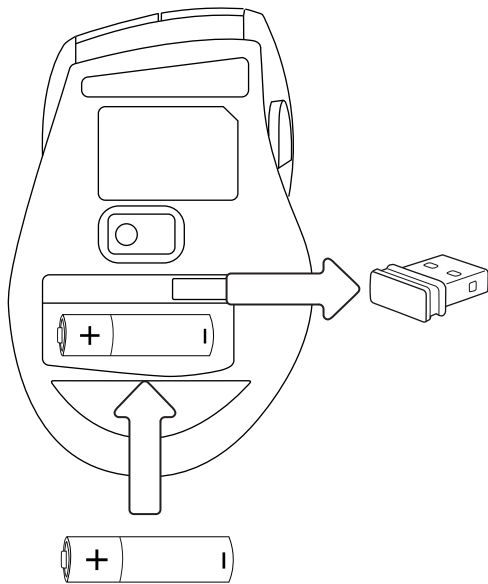

Quick Installation Guide

Sura Wireless Mouse

1

2

3

800 dpi 
1600 dpi 

4

Frequently asked questions