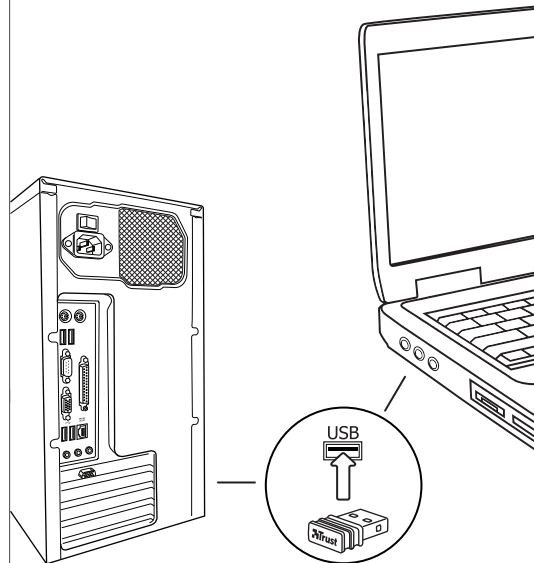

## Quick Installation Guide

MaxTrack Wireless Mouse

1

2

3

4

800 dpi  
1200 dpi  
1600 dpi

5