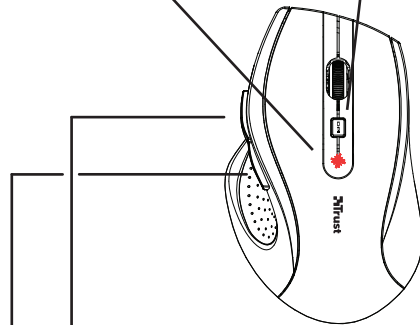

## Quick Installation Guide

MaxTrack Wireless Mouse

1

2

3

4

800 dpi  
1200 dpi  
1600 dpi

5