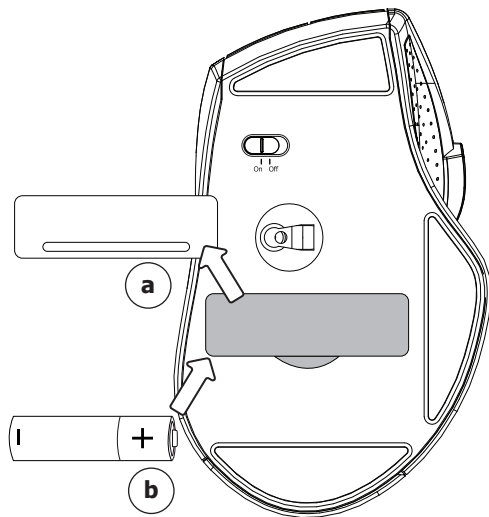

## Quick Installation Guide

MaxTrack Wireless Mouse

1

2

3

4

800 dpi  
1200 dpi  
1600 dpi

5