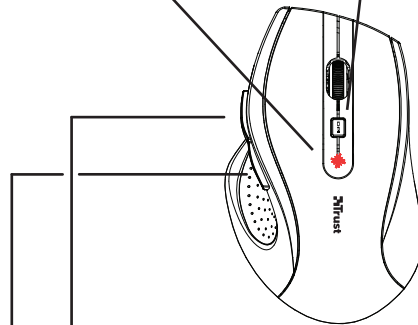

Quick Installation Guide

MaxTrack Wireless Mouse

1

2

3

4

800 dpi
1200 dpi
1600 dpi

5