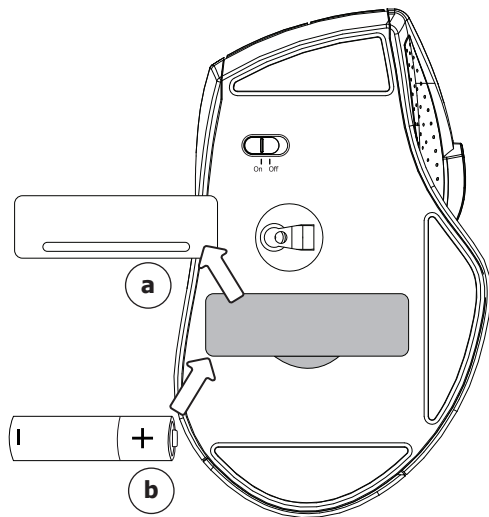

Quick Installation Guide

MaxTrack Wireless Mouse

1

2

3

4

800 dpi
1200 dpi
1600 dpi

5