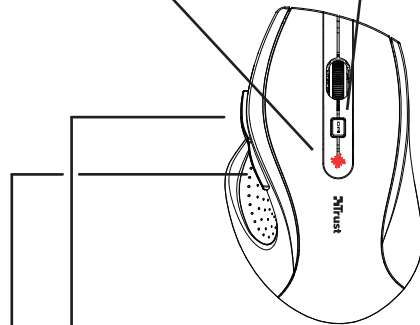

Quick Installation Guide

MaxTrack Wireless Mouse

1

2

3

4

800 dpi
1200 dpi
1600 dpi

5