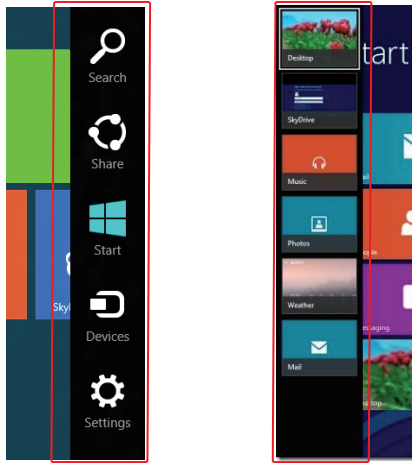

Quick Installation Guide

ISOTTO Windows 8 mouse

3

4

Frequently asked questions

www.trust.com/19441/faq