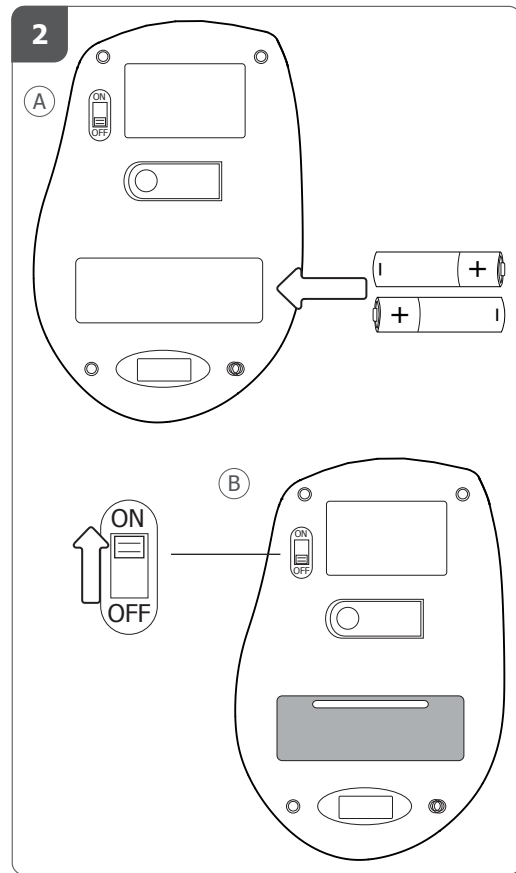

Quick Installation Guide

ISOTTO Windows 8 mouse

3

4

Frequently asked questions

www.trust.com/19441/faq