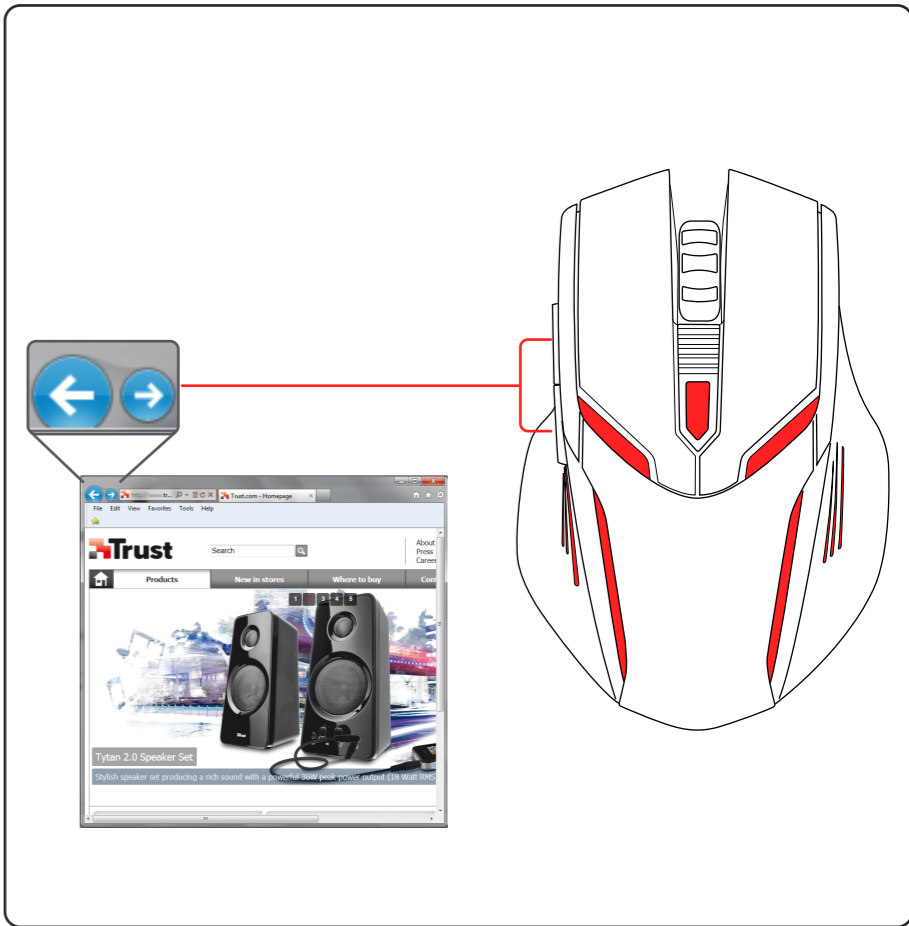

# MOUSE GXT 152

800 dpi 

1200 dpi 

1600 dpi 

2400 dpi 

[www.trust.com/19509/faq](http://www.trust.com/19509/faq)