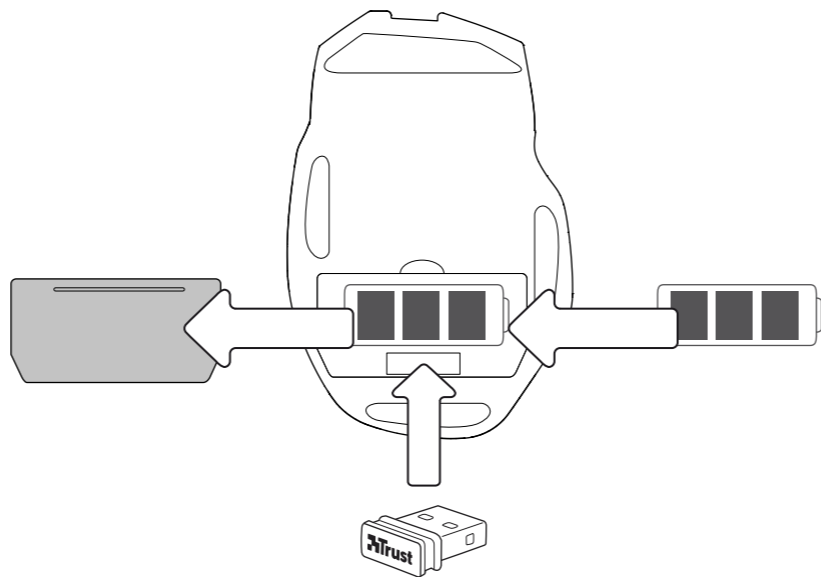

# Trust

Wireless Optical  
Gaming Mouse  
**GXT 120**

1

2

**1000 dpi**  
**1600 dpi**  
**2000 dpi**

**2x**

[www.trust.com/19339/faq](http://www.trust.com/19339/faq)