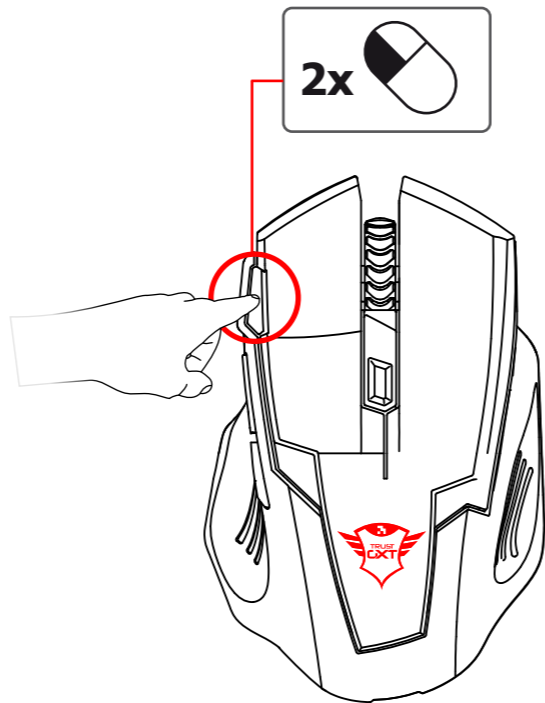

3

800 dpi

1200 dpi

2000 dpi

2500 dpi

4

2x

www.trust.com/21090/faq