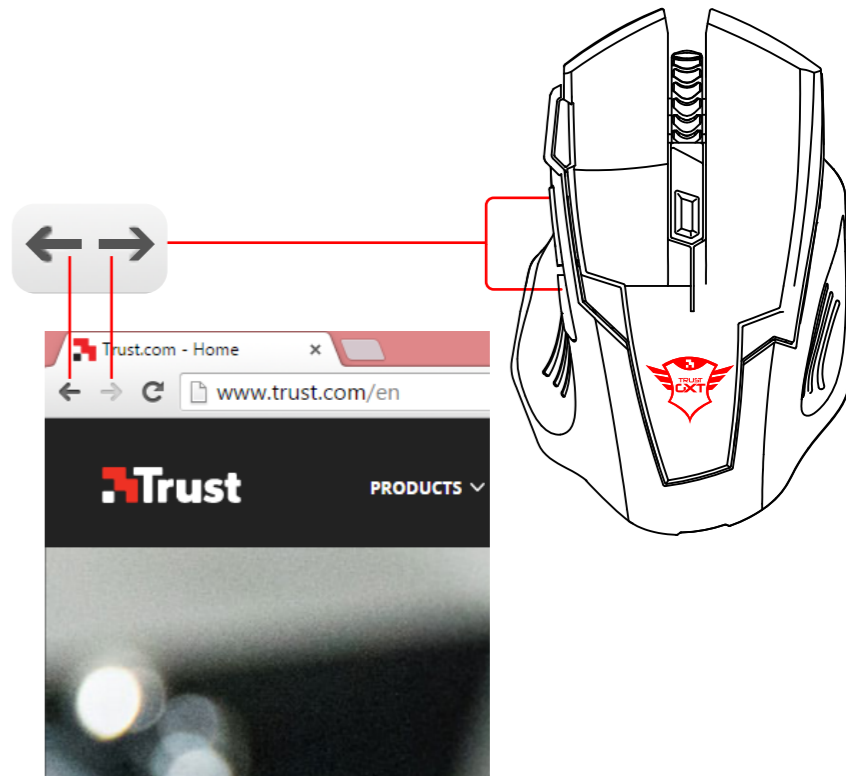

Trust

GAMING
GXT III **MOUSE**

1

2

3

800 dpi

1200 dpi

2000 dpi