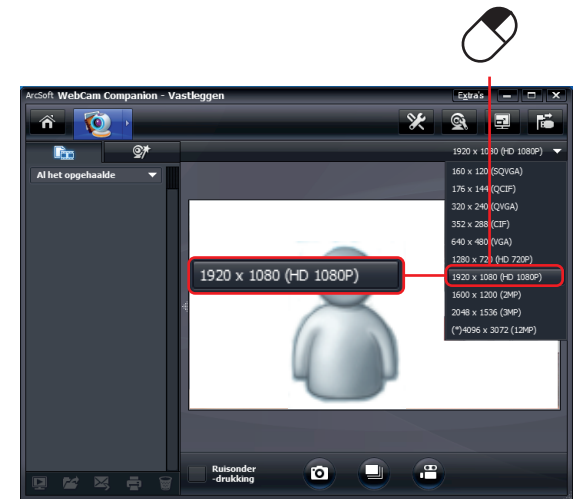

# Quick Installation Guide

Widescreen Webcam

17676

4

5

6

7

8