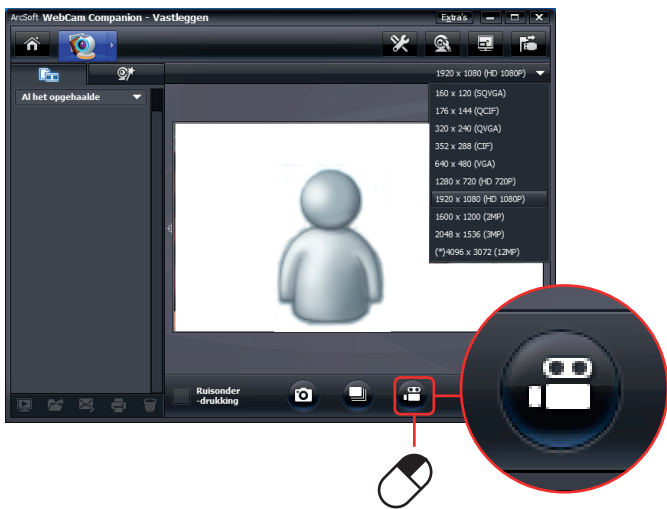

# Quick Installation Guide

Widescreen Webcam

17676

4

5

6

7

8