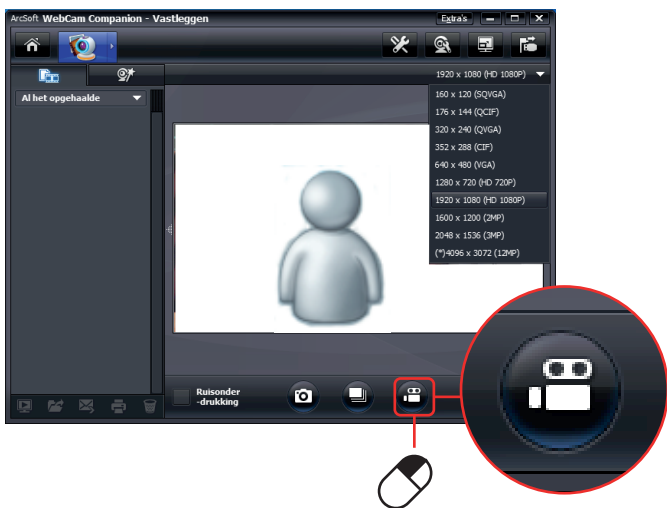

Quick Installation Guide

Widescreen Webcam

17676

4

5

6

7

8