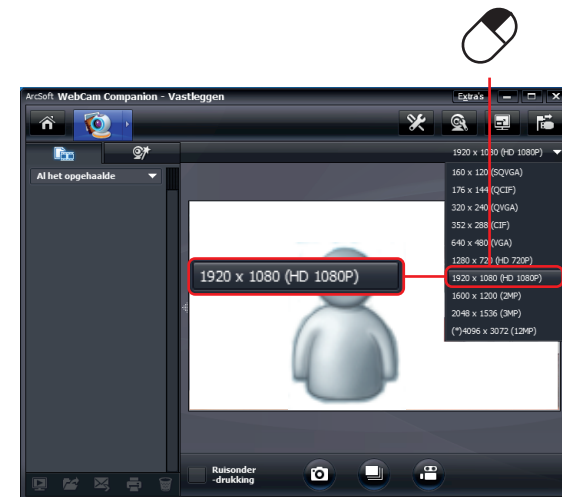

Quick Installation Guide

Widescreen Webcam

17676

4

5

6

7

8