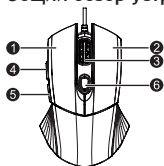

Уважаемый покупатель!

Поздравляем Вас с покупкой продукта премиум качества CANYON. Мы рады представить вам наши игровые аксессуары, которые являются комбинацией новых технологий и свежего дизайна. Наше собственное дизайн-бюро воплощает в жизнь новейшие тенденции в области моды и дизайна, в то время как наша скрупулезная система контроля качества обеспечивает долгий срок службы продуктов CANYON. Для того чтобы воспользоваться всеми преимуществами данного продукта, мы рекомендуем вам прочесть эту инструкцию полностью. Насладитесь игрой вместе с нашим продуктом!

RU

Общий обзор устройства

1. левая кнопка
2. правая кнопка
3. Средняя кнопка и колесо прокрутки
4. вперед
5. назад
6. Переключатель DPI

Технические характеристики

- Максимальная скорость движения: 60 IPS
- Максимальное ускорение: 30 g
- Частота опроса: 125/500/1000 Hz
- Частота снимков в секунду: 3600 FPS
- Разрешение: 400/800/1600/3200 DPI, выбирается
- Мерцающий LED: зеленый цвет
- Рабочая температура: -5 ° C - +40 ° C
- Допустимая влажность: 20% - 90%

Поддержка

- » Во избежание конфликта, удалите другие драйвера для мышек перед установкой драйвера данной мышки.
- » Не разбирайте устройство, не подвергайте его воздействию жидкости, влажности или температуры выше указанного диапазона.
- » Если ваш продукт перегрелся, отключите устройство и подождите, пока его температура не вернется в нормальный рабочий диапазон.
- » Данный продукт ограничен 24 месяцами гарантии.
- » Для получения дополнительной информации об эксплуатации и гарантии, пожалуйста, обратитесь к www.canyon.eu/support.