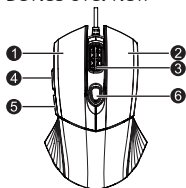

	400dpi
	800dpi
	1600dpi
	3200dpi

Compatibility

Windows
Compatible

MAC OS
Compatible

Physical characteristics

Device overview

- | | |
|--------------------------|---------------|
| 1. Left button | 4. Forward |
| 2. Right button | 5. Backward |
| 3. Middle button & Wheel | 6. DPI switch |