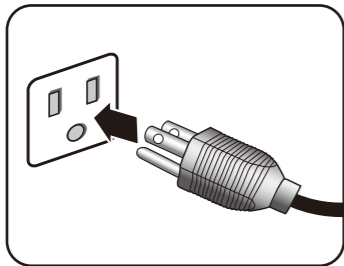

9

10

11

12

1

M4 x 10 mm

2

1

2

3

4

Connecting multiple monitors via MST (Multi-Stream Transport)