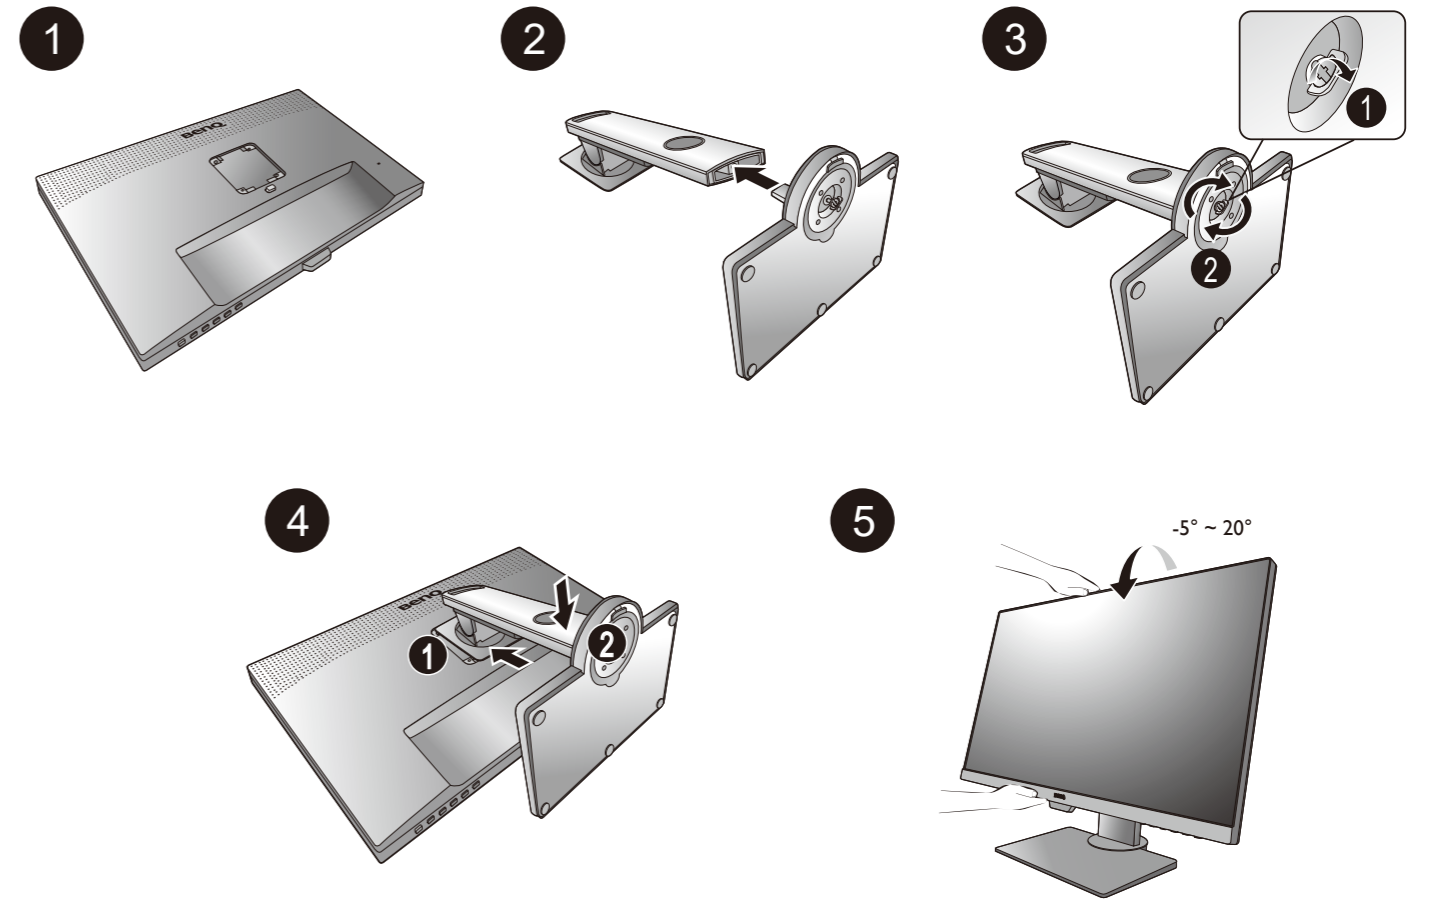

PD Series
LCD Monitor
Quick Start Guide

DN: PD00U-Q-V0

© 2018 BenQ Corporation. All rights reserved. Rights of modification reserved.

DP to mini-DP

HDMI

USB

- 6 Video
- 7 Audio
- 8 USB

9

3

4

Connecting multiple monitors via MST (Multi-Stream Transport)