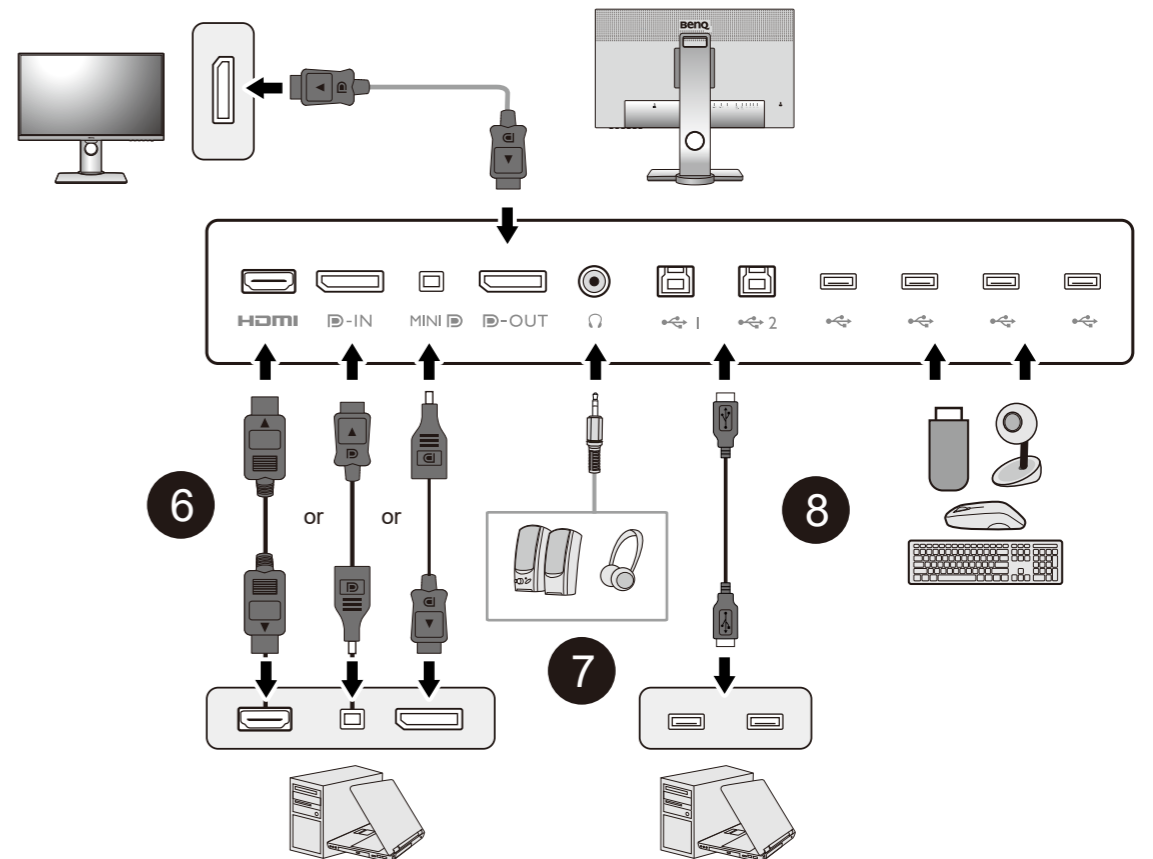

PD Series
LCD Monitor
Quick Start Guide

DN: PD00U-Q-V0

© 2018 BenQ Corporation. All rights reserved. Rights of modification reserved.

DP to mini-DP

HDMI

USB

- 6 Video
- 7 Audio
- 8 USB

9

10

11

12

1

M4 x 10 mm

2

1

2

3

4

Connecting multiple monitors via MST (Multi-Stream Transport)