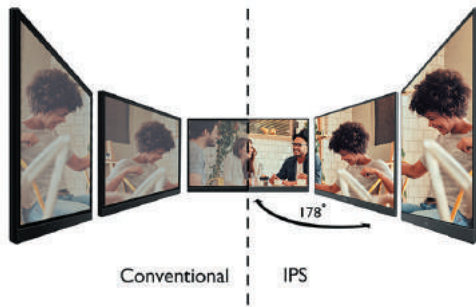

BenQ BL2780

- Stunning Full HD Display
- Wide Viewing Angle IPS Panel
- Edge to Edge Slim Bezel Design
- Brightness Intelligence Technology
- Cable Management System

BenQ BL2780 27" frameless monitor combines ultra slim bezels with hidden cable management. Complementing BenQ exclusive Eye-Care™ Technology with Low Blue Light Technology and Flicker-Free performance for extended viewing comfort, industry-leading Brightness Intelligence Technology delivers exquisite details in any ambient lighting environment.

BenQ BL2780

IPS Wide Viewing Angle Technology

IPS (In-Plane Switching) Technology ensures accurate color and image reproduction from any angle. Expansive 178° horizontal and vertical viewing angles ensure uniform viewing for multiple people in the room.

Picture Perfect Content Optimization

Brightness Intelligence Technology (B.I.Tech.) detects content intensity to avoid overexposure of bright scenes while enhancing dark areas to maintain clear visibility.