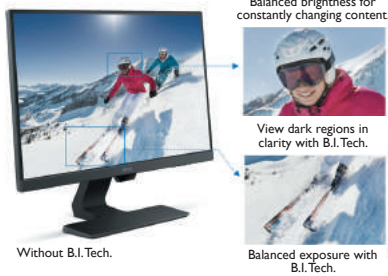

BenQ BL2780

- Stunning Full HD Display
- Wide Viewing Angle IPS Panel
- Edge to Edge Slim Bezel Design
- Brightness Intelligence Technology
- Cable Management System

BenQ BL2780 27" frameless monitor combines ultra slim bezels with hidden cable management. Complementing BenQ exclusive Eye-Care™ Technology with Low Blue Light Technology and Flicker-Free performance for extended viewing comfort, industry-leading Brightness Intelligence Technology delivers exquisite details in any ambient lighting environment.

BenQ BL2780

IPS Wide Viewing Angle Technology

IPS (In-Plane Switching) Technology ensures accurate color and image reproduction from any angle. Expansive 178° horizontal and vertical viewing angles ensure uniform viewing for multiple people in the room.

BenQ Exclusive Eye-Care Technology

Brightness Intelligence Technology

Brightness Intelligence Technology (B.I.Tech.) optimizes display performance for work and play, protecting your vision with superb image quality.