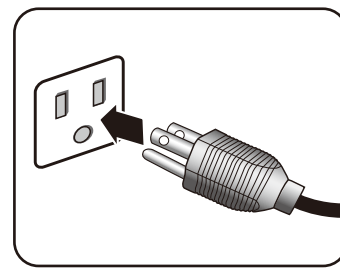

6 Video

7 Audio

8 USB

1

2

1

2

M4 x 10 mm

9

10

11

→ www.BenQ.com