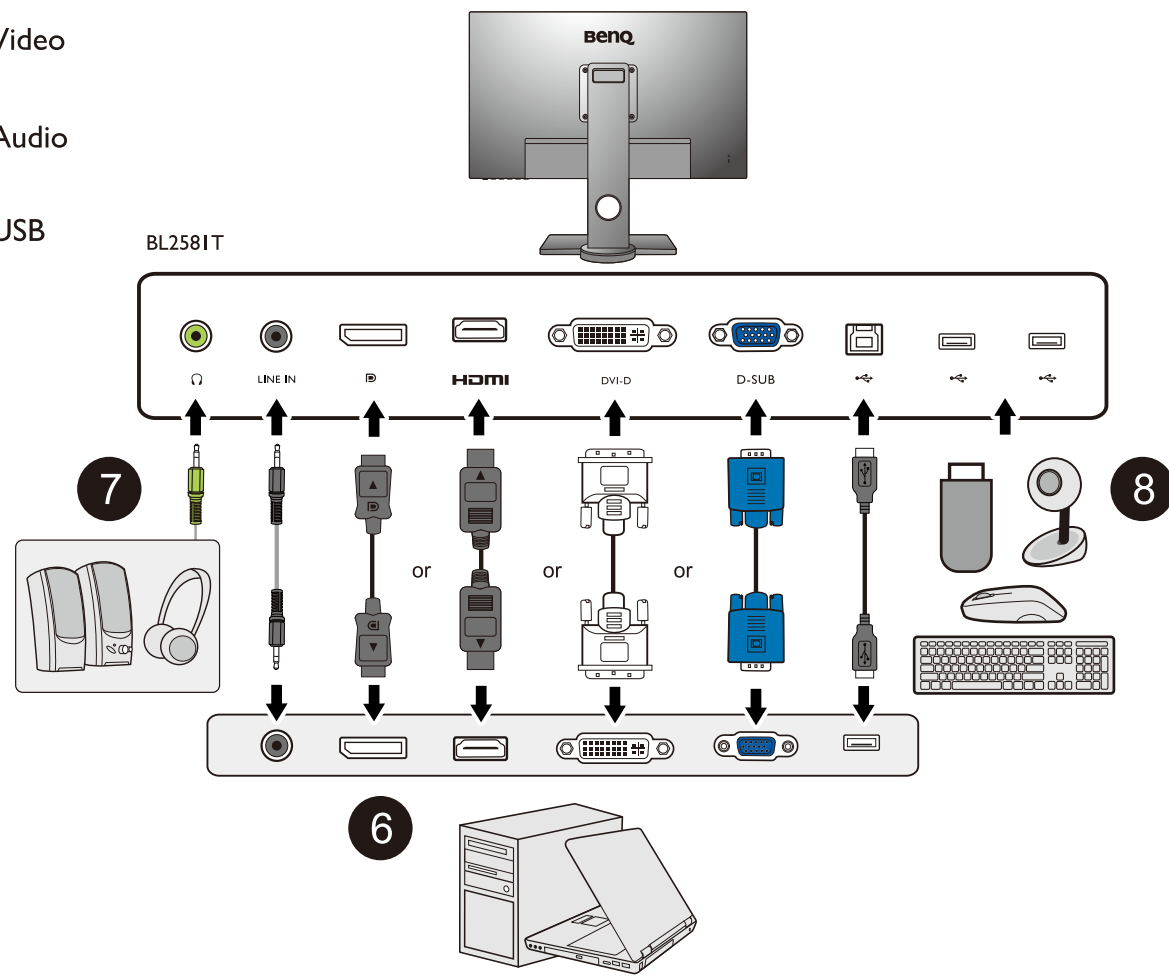

BL Series LCD Monitor Quick Start Guide

DN: BL81T-Q-VI

© 2018 BenQ Corporation. All rights reserved. Rights of modification reserved.

USB 3.0 Upstream

Audio (optional)

HDMI (optional)

DVI (optional)

D-Sub (optional)

DP (optional)

- 6 Video
- 7 Audio
- 8 USB

6 Video

7 Audio

8 USB

1

2

1