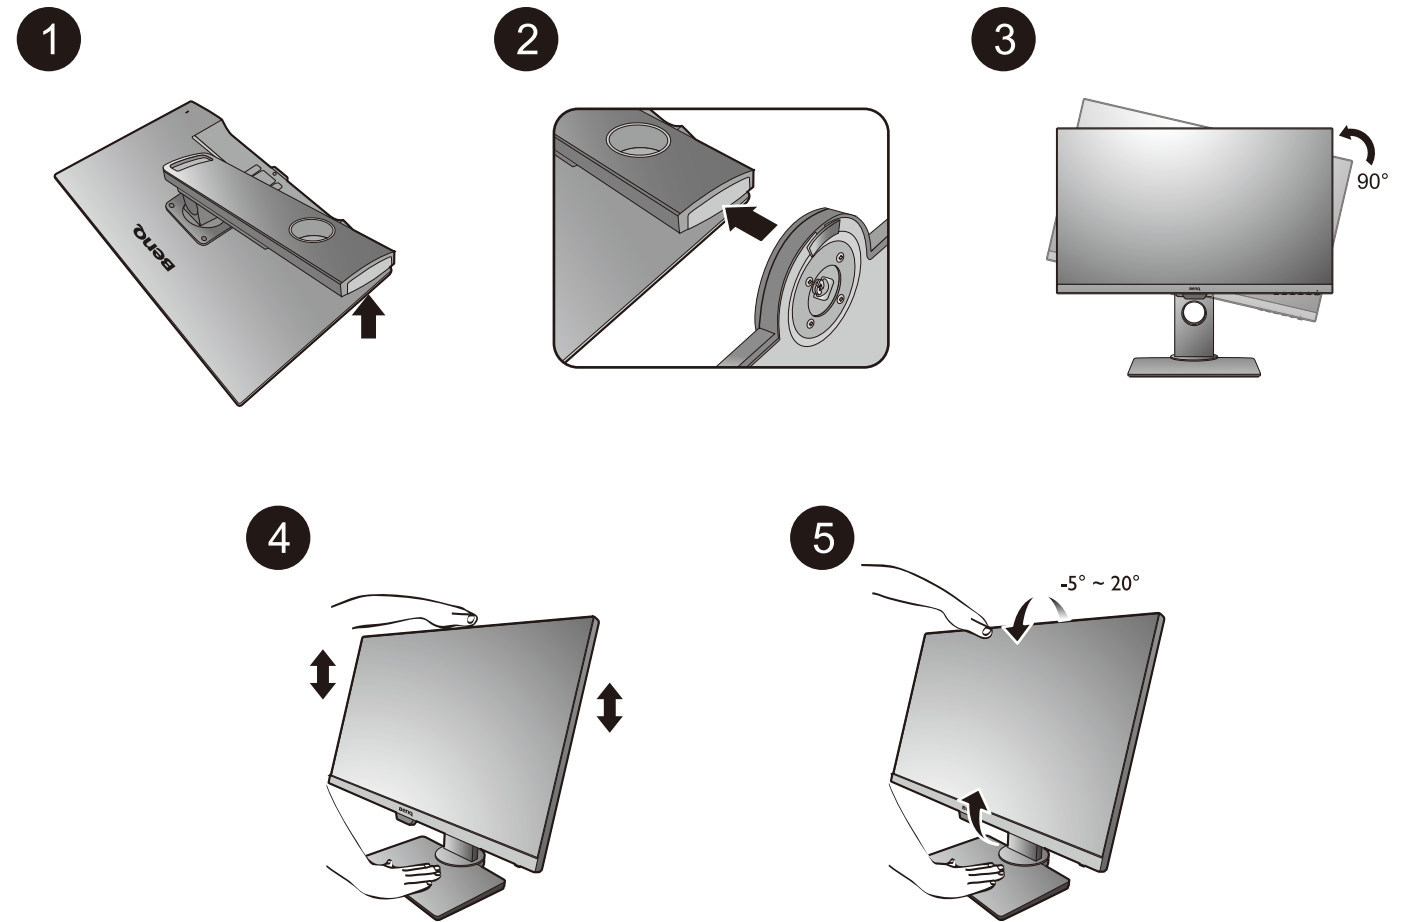

BL Series LCD Monitor Quick Start Guide

DN: BL81T-Q-VI

© 2018 BenQ Corporation. All rights reserved. Rights of modification reserved.

USB 3.0 Upstream

Audio (optional)

HDMI (optional)

DVI (optional)

D-Sub (optional)

DP (optional)

- 6 Video
- 7 Audio
- 8 USB

6 Video

7 Audio

8 USB

1

2

1