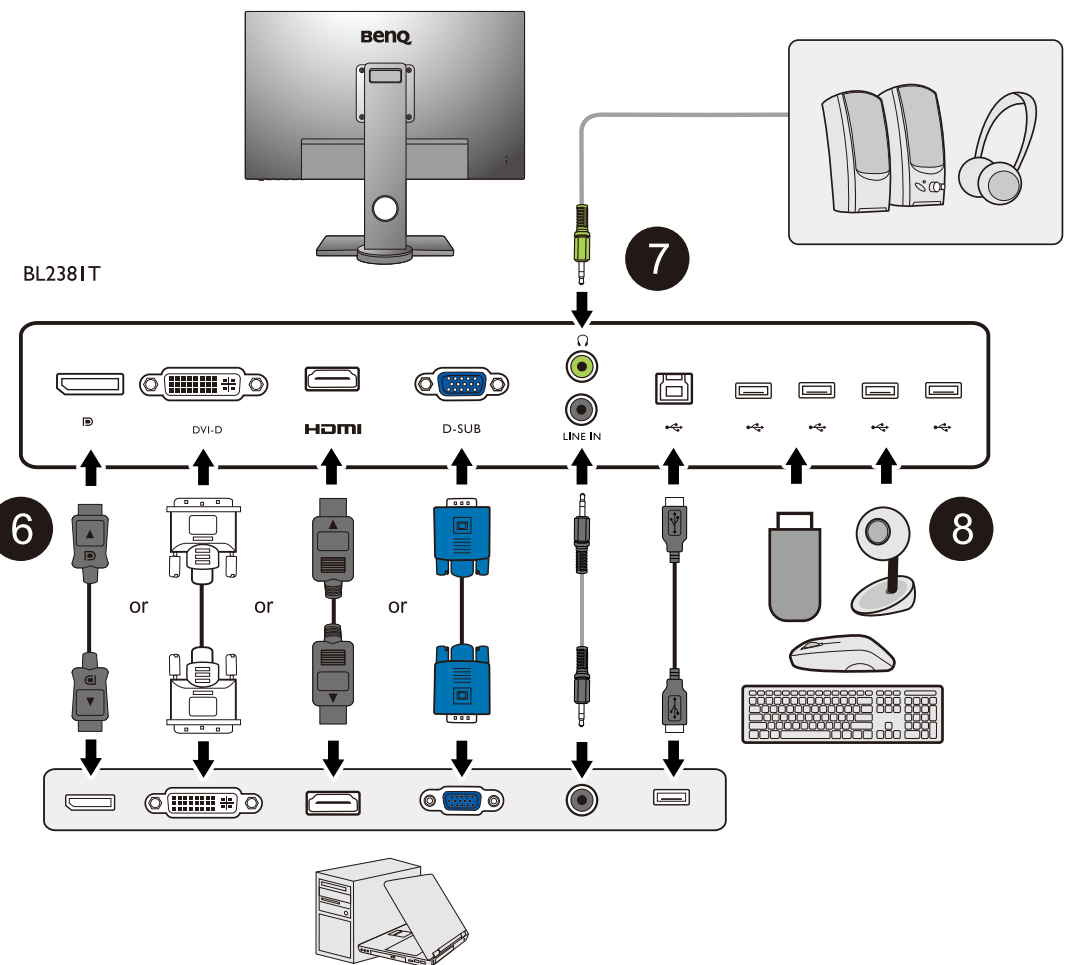

BL Series LCD Monitor Quick Start Guide

DN: BL81T-Q-VI

© 2018 BenQ Corporation. All rights reserved. Rights of modification reserved.

USB 3.0 Upstream

Audio (optional)

HDMI (optional)

DVI (optional)

D-Sub (optional)

DP (optional)

- 6 Video
- 7 Audio
- 8 USB

6 Video

7 Audio

8 USB

1

2

1