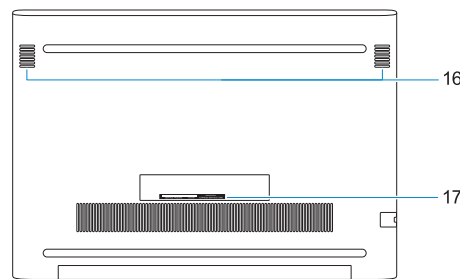

Model računala | Модель компьютера

Model računara

Vostro 5471

Features

Značajke | Компоненты | Funkcije

- | | |
|--|---|
| 1. Camera | 12. HDMI port |
| 2. Camera status light | 13. USB 3.1 Gen 1 (Type-C) port with Power Delivery/DisplayPort |
| 3. Dual-array microphones | 14. Power and battery-status light |
| 4. Noble security-cable slot | 15. Power-adaptor port |
| 5. Power button with optional fingerprint reader | 16. Speaker |
| 6. Network connector | 17. Service tag label |
| 7. USB 3.1 Gen 1 port with PowerShare | |
| 8. USB 3.1 Gen 1 port | |
| 9. SD card reader | |
| 10. Touchpad | |
| 11. Headset port | |