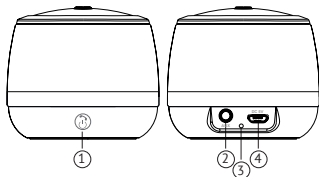

Controls

Органы управления

Басқару жүйесі

Органи управління

ENG.....	3
RUS.....	11
KZ.....	21
UKR.....	24