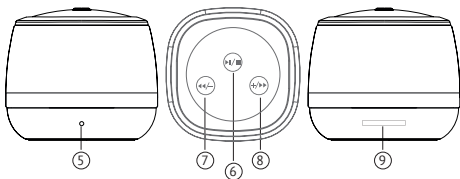

Controls

Органы управления

Басқару жүйесі

Органи управління

ENG.....	3
RUS.....	11
KZ.....	21
UKR.....	24