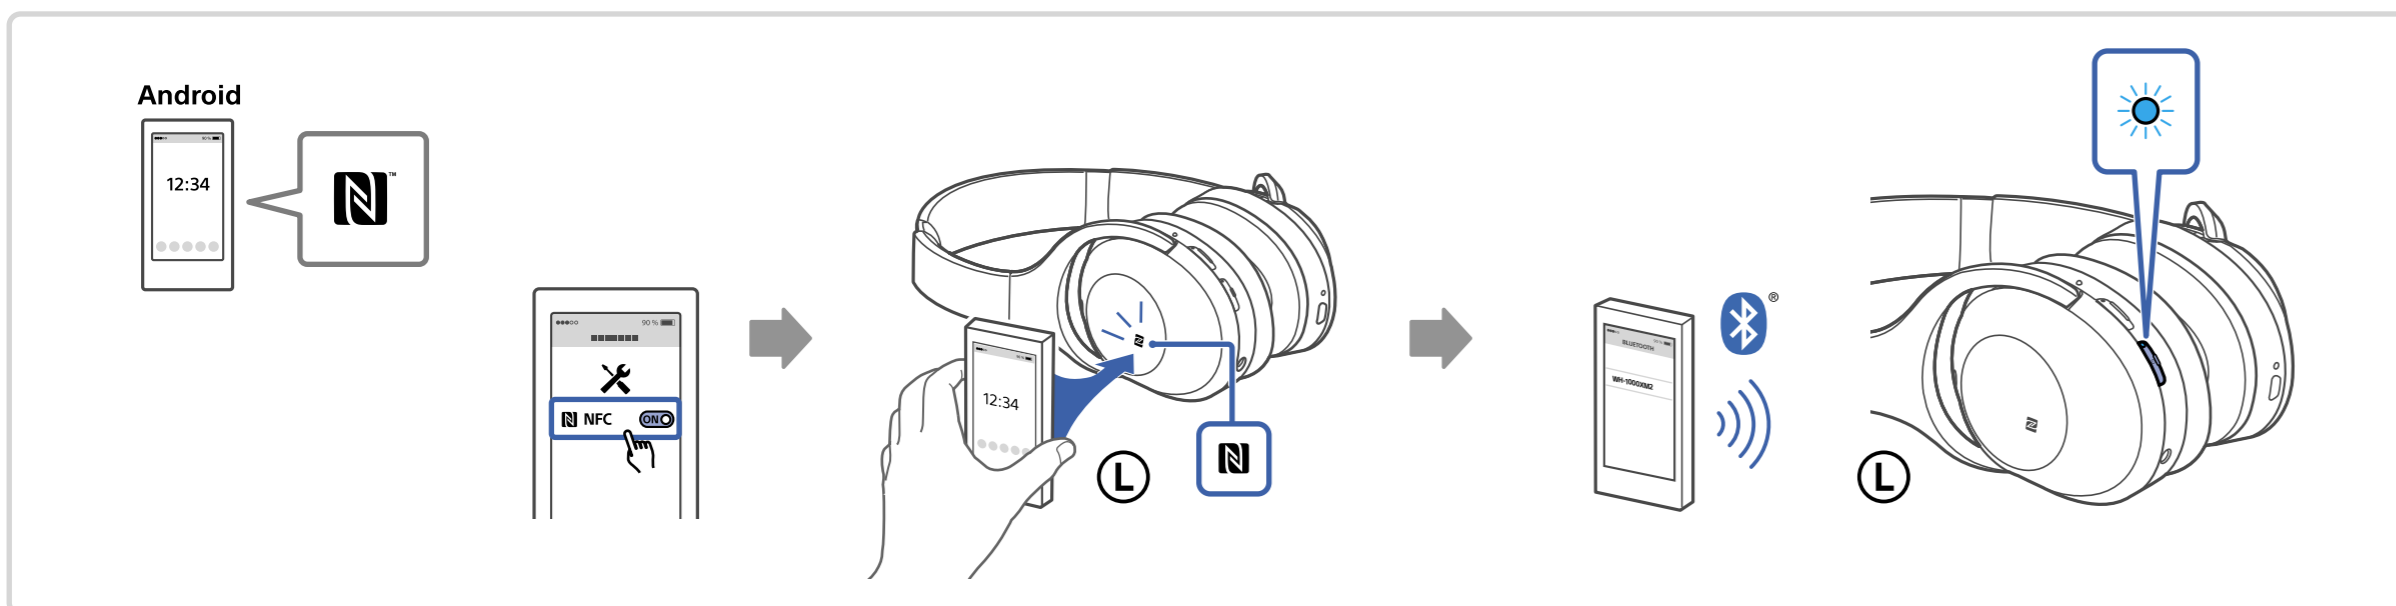

1

2

WH-1000XM2

3

i

http://rd1.sony.net/help/mdr/wh1000xm2/h_zz/

This block contains an information icon, a QR code, and the URL for the product support page.