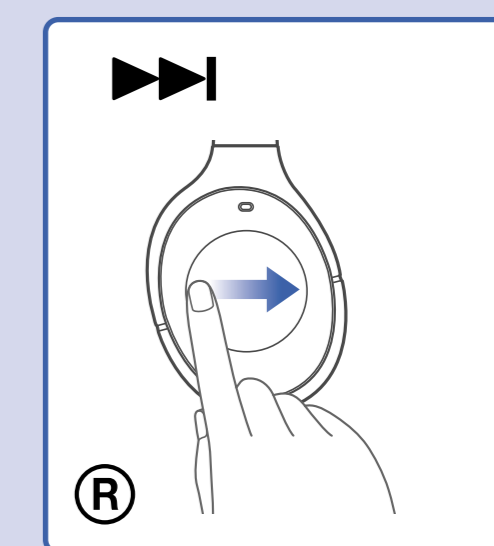

1

2

WH-1000XM2

3

i

http://rd1.sony.net/help/mdr/wh1000xm2/h_zz/

This block contains an information icon, a QR code, and the URL for the product support page.