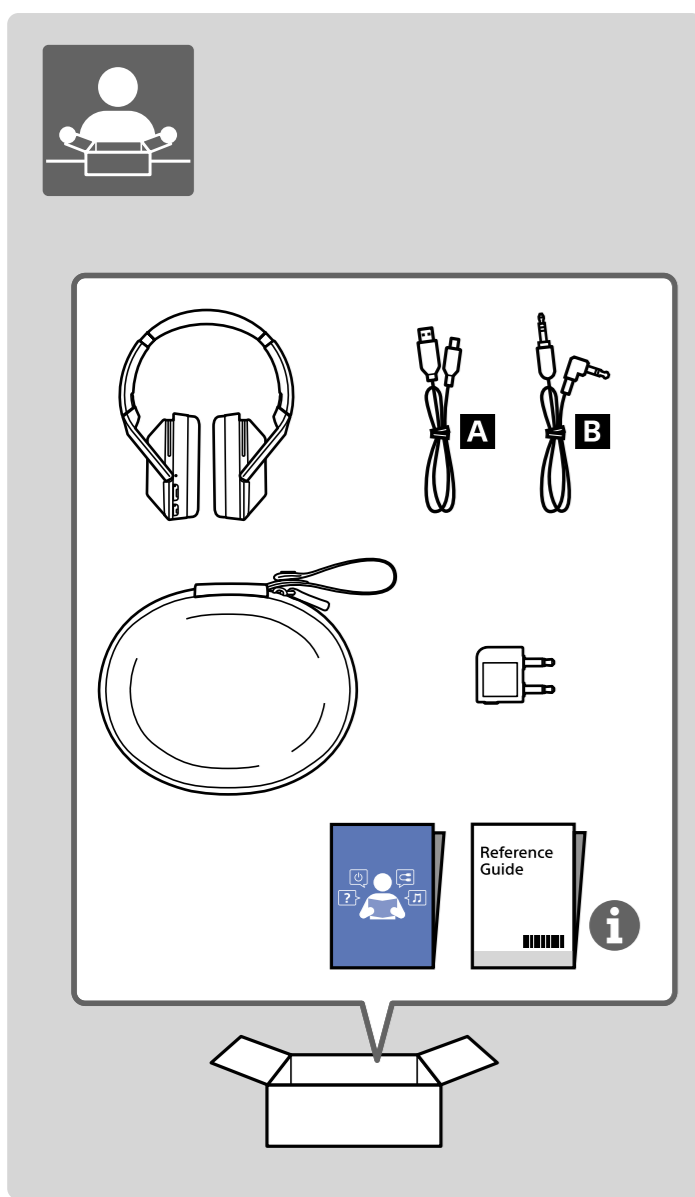

1

2

WH-1000XM2

3

i

http://rd1.sony.net/help/mdr/wh1000xm2/h_zz/

This block contains an information icon, a QR code, and the URL for the product support page.