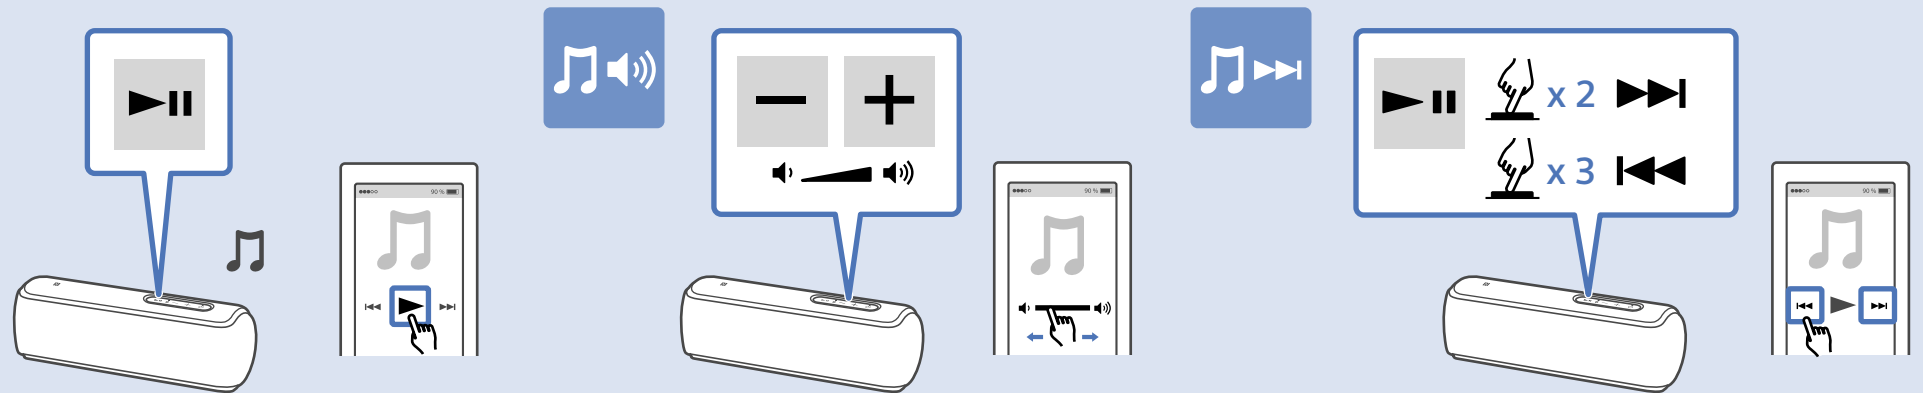

SRS-XB21

4-734-036-13(1)

©2018 Sony Corporation Printed in China

1

2

3