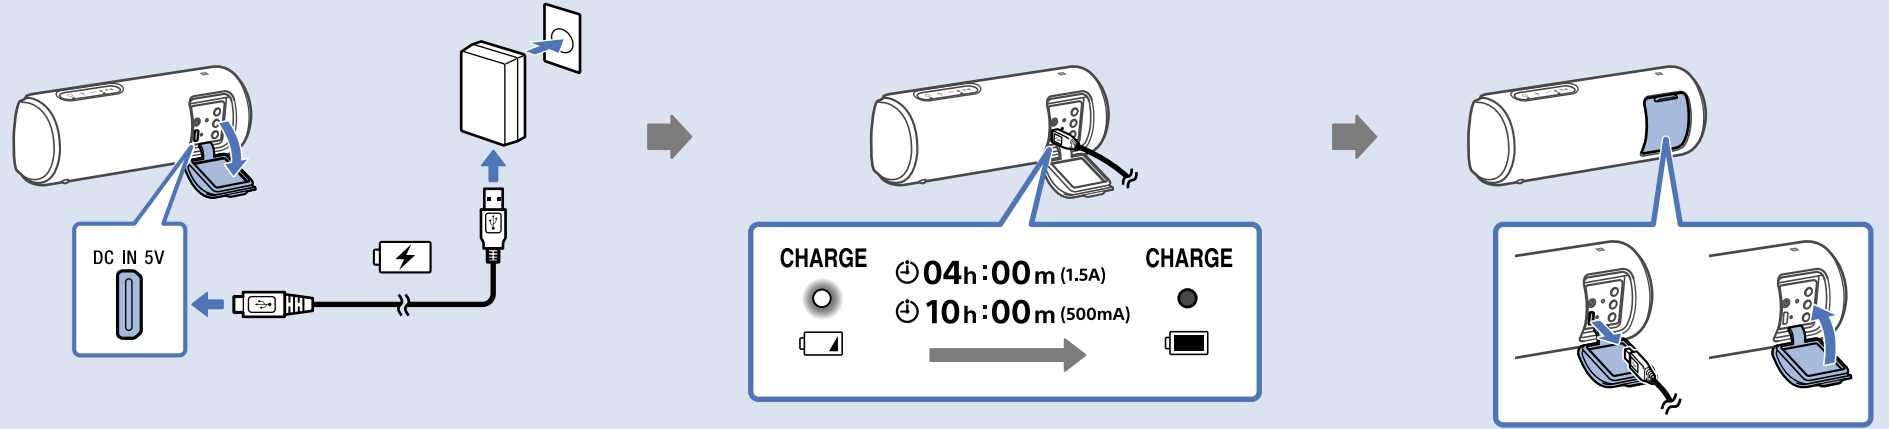

SRS-XB21

4-734-036-13(1)

©2018 Sony Corporation Printed in China

1

2

3

LIGHT

ON

OFF

Wireless Party Chain

Speaker Add

Android

Android / iPhone

<http://www.sony.net/smcapp/>

Wireless Party Chain
Speaker Add
Party Booster

http://rd1.sony.net/help/speaker/srs-xb21/h_zz/