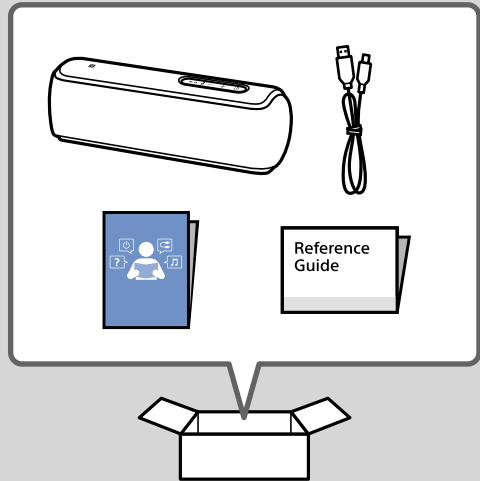

SRS-XB21

4-734-036-13(1)

©2018 Sony Corporation Printed in China

1

2

3

LIGHT

ON

OFF

Wireless Party Chain

Speaker Add

Android

Android / iPhone

<http://www.sony.net/smcapp/>

Wireless Party Chain
Speaker Add
Party Booster

http://rd1.sony.net/help/speaker/srs-xb21/h_zz/