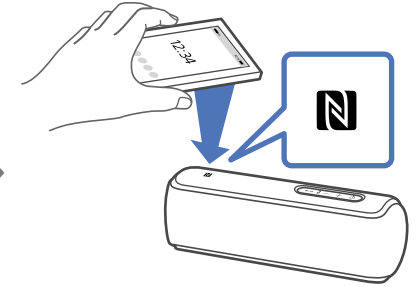

OFF

Wireless Party Chain

Speaker Add

Android

Android / iPhone

<http://www.sony.net/smcapp/>

Wireless Party Chain
Speaker Add
Party Booster

http://rd1.sony.net/help/speaker/srs-xb21/h_zz/