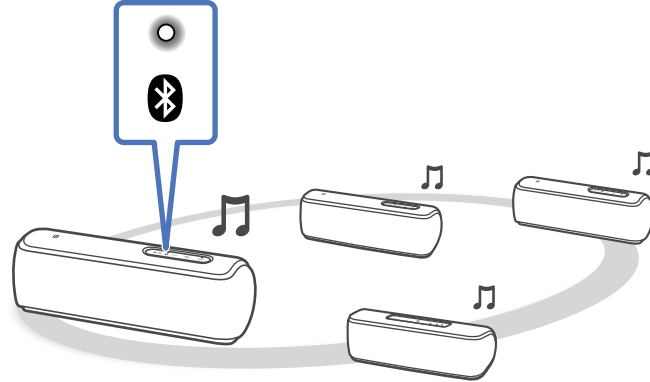

SRS-XB21

4-734-036-13(1)

©2018 Sony Corporation Printed in China

1

2

3

LIGHT

ON

OFF

Wireless Party Chain

Speaker Add

Android

Android / iPhone

<http://www.sony.net/smcapp/>

Wireless Party Chain
Speaker Add
Party Booster

http://rd1.sony.net/help/speaker/srs-xb21/h_zz/