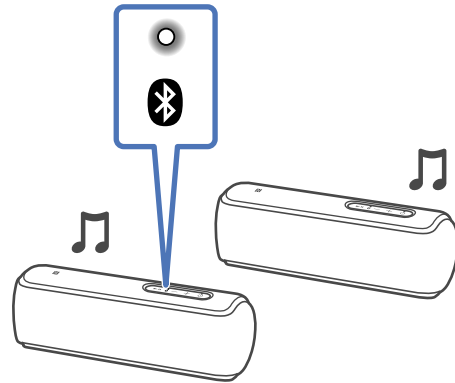

SRS-XB21

4-734-036-13(1)

©2018 Sony Corporation Printed in China

1

2

3

LIGHT

ON

OFF

Wireless Party Chain

Speaker Add

Android

Android / iPhone

<http://www.sony.net/smcapp/>

Wireless Party Chain
Speaker Add
Party Booster

http://rd1.sony.net/help/speaker/srs-xb21/h_zz/