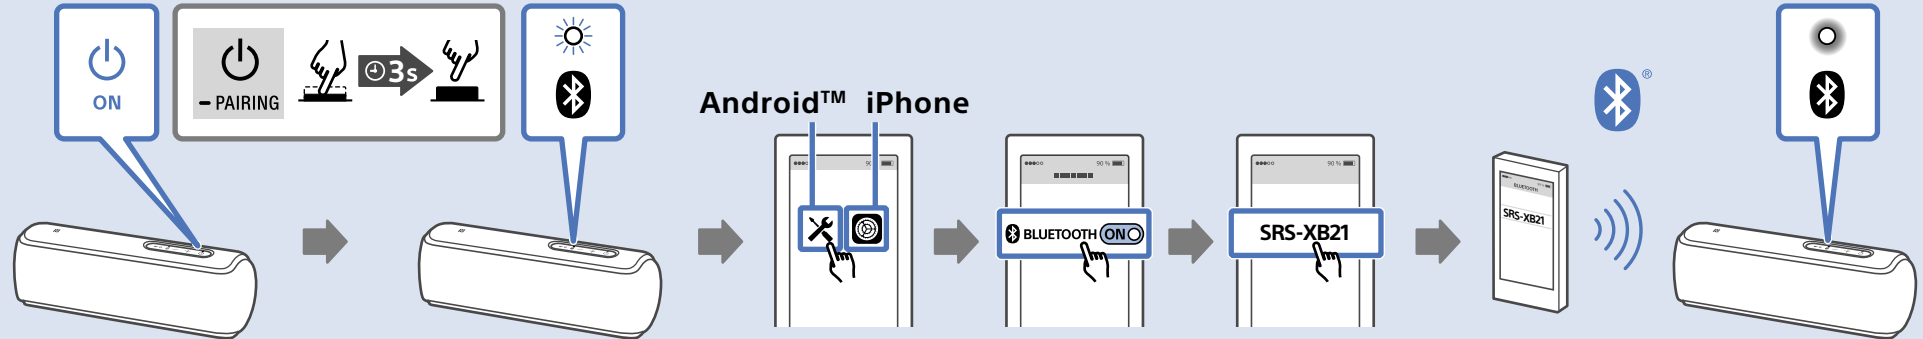

SRS-XB21

4-734-036-13(1)

©2018 Sony Corporation Printed in China

1

2

3